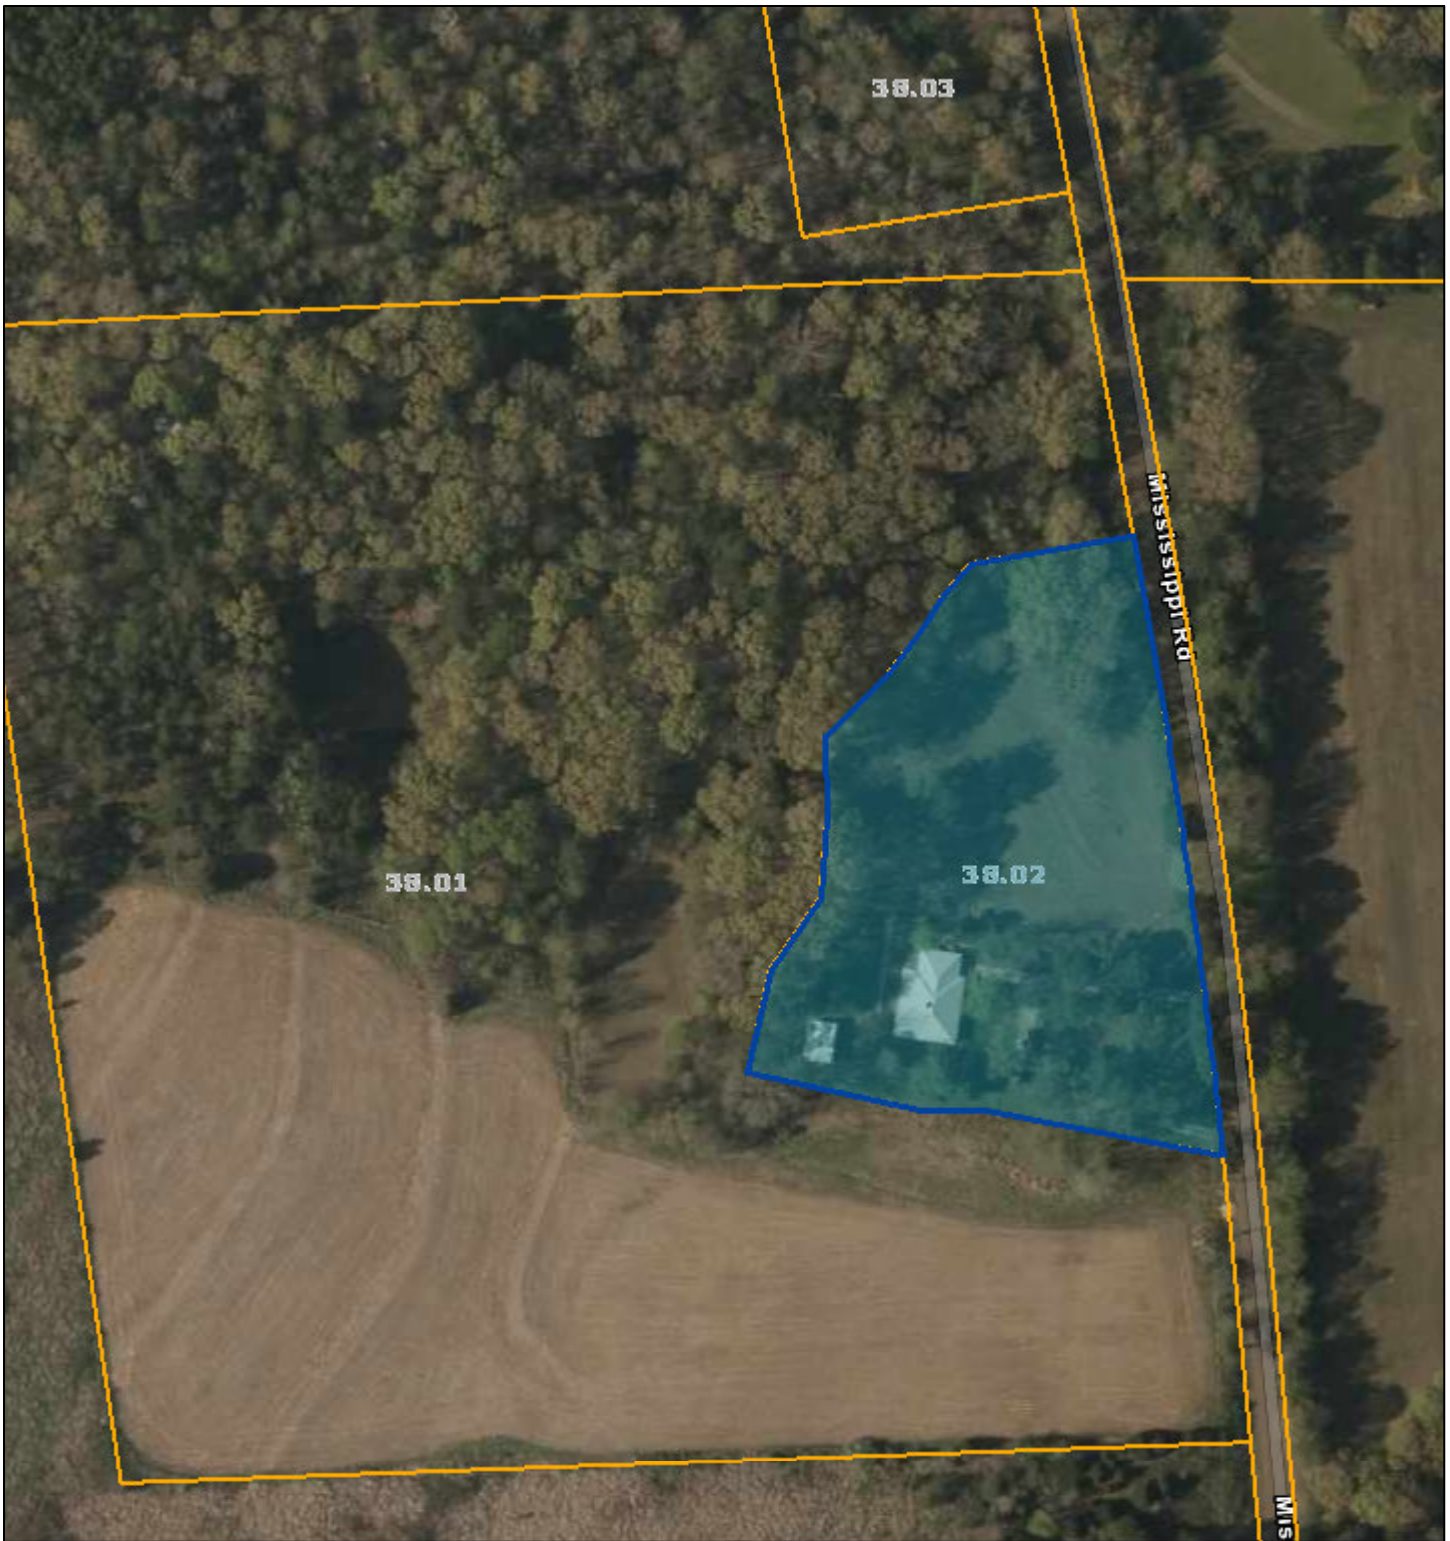

# Hardeman County - Parcel: 168 038.02

Date: April 24, 2022  
County: Hardeman  
Owner: DANIEL LUTHER ETUX BRITTANY  
Address: MISSISSIPPI RD 1530  
Parcel Number: 168 038.02  
Deeded Acreage: 2.82  
Calculated Acreage: 0  
Date of Imagery: 2016

State of Tennessee, Comptroller of the Treasury, Department of Property Assessment (DPA) – Geographic Services  
TDOT

The property lines are compiled from information maintained by your local county Assessor's office but are not conclusive evidence of property ownership in any court of law.