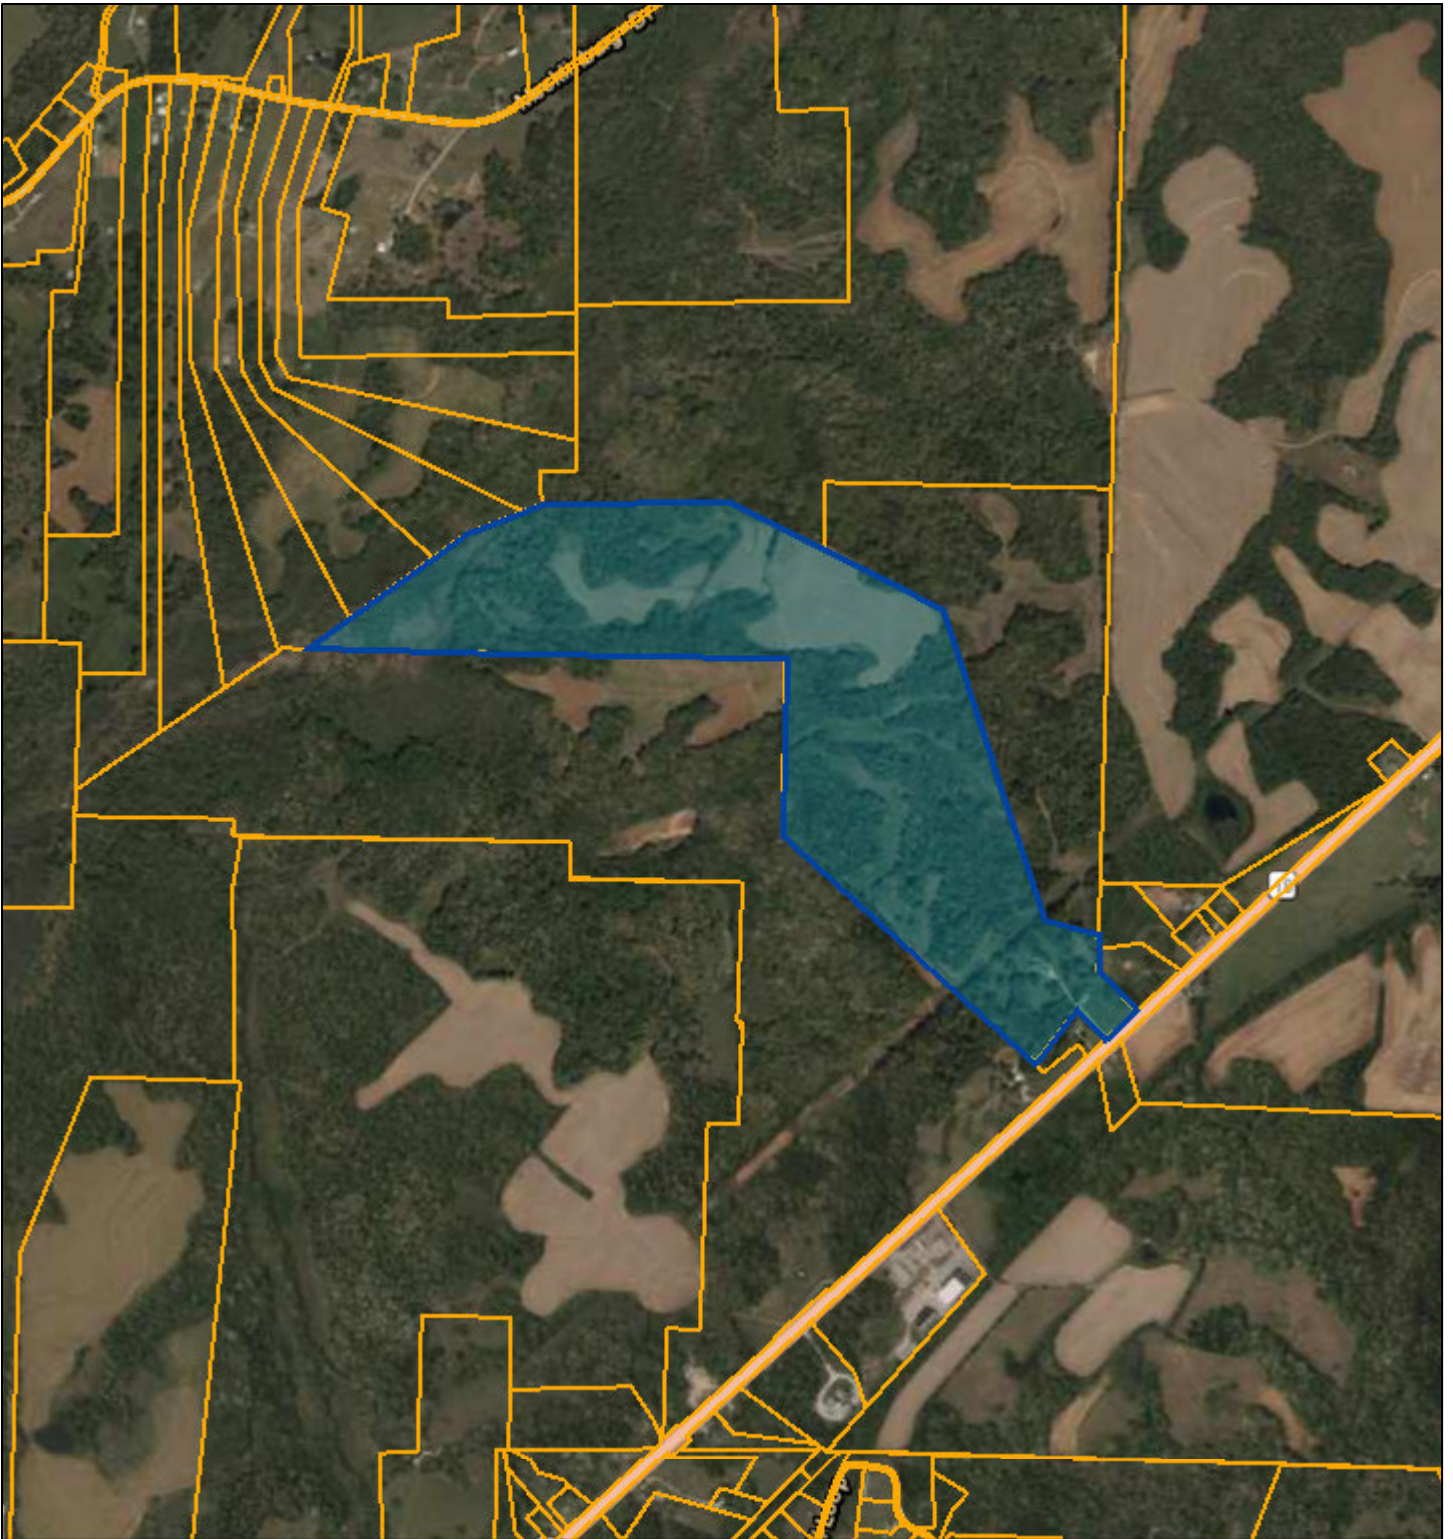

Hardeman County - Parcel: 080 014.00

Date: July 31, 2019
County: Hardeman
Owner: KLMOXYZ
Address: HWY 18 S 15215
Parcel Number: 080 014.00
Deeded Acreage: 0
Calculated Acreage: 138.5
Date of Imagery: 2016

Esri, HERE, Garmin, (c) OpenStreetMap contributors
TN Comptroller - OLG
TDOT
State of Tennessee, Comptroller of the Treasury, Office of Local Government
(OLG)

The property lines are compiled from information maintained by your local county Assessor's office but are not conclusive evidence of property ownership in any court of law.