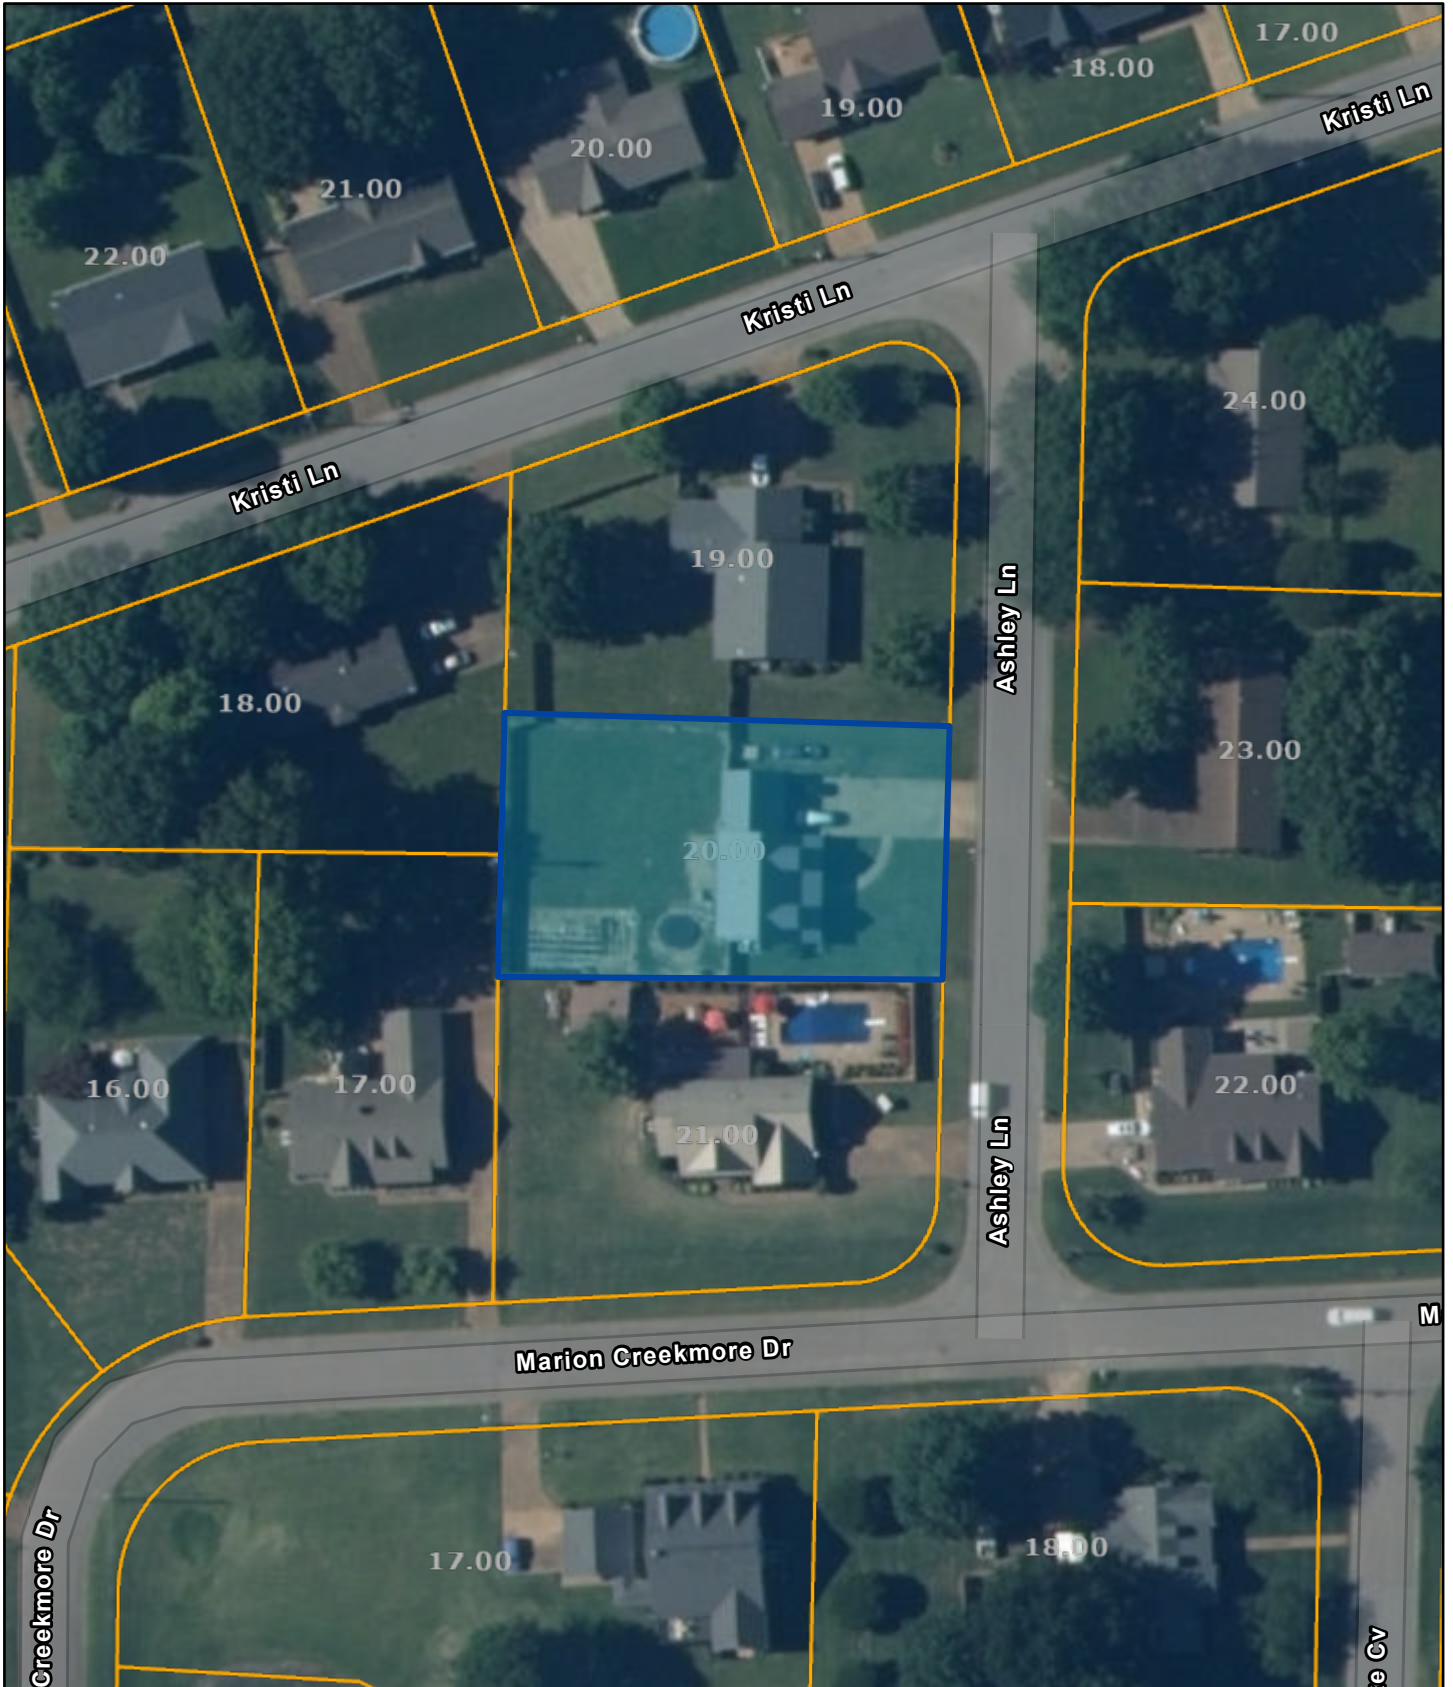

Hardeman County - Parcel: 061L B 020.00

Date: August 2, 2023

County: Hardeman
Owner: CLARK JOSHUA DAVID ETUX
Address: ASHLEY LN 134
Parcel Number: 061L B 020.00
Deeded Acreage: 0
Calculated Acreage: 0
Date of TDOT Imagery: 2020
Date of Vexcel Imagery: 2021