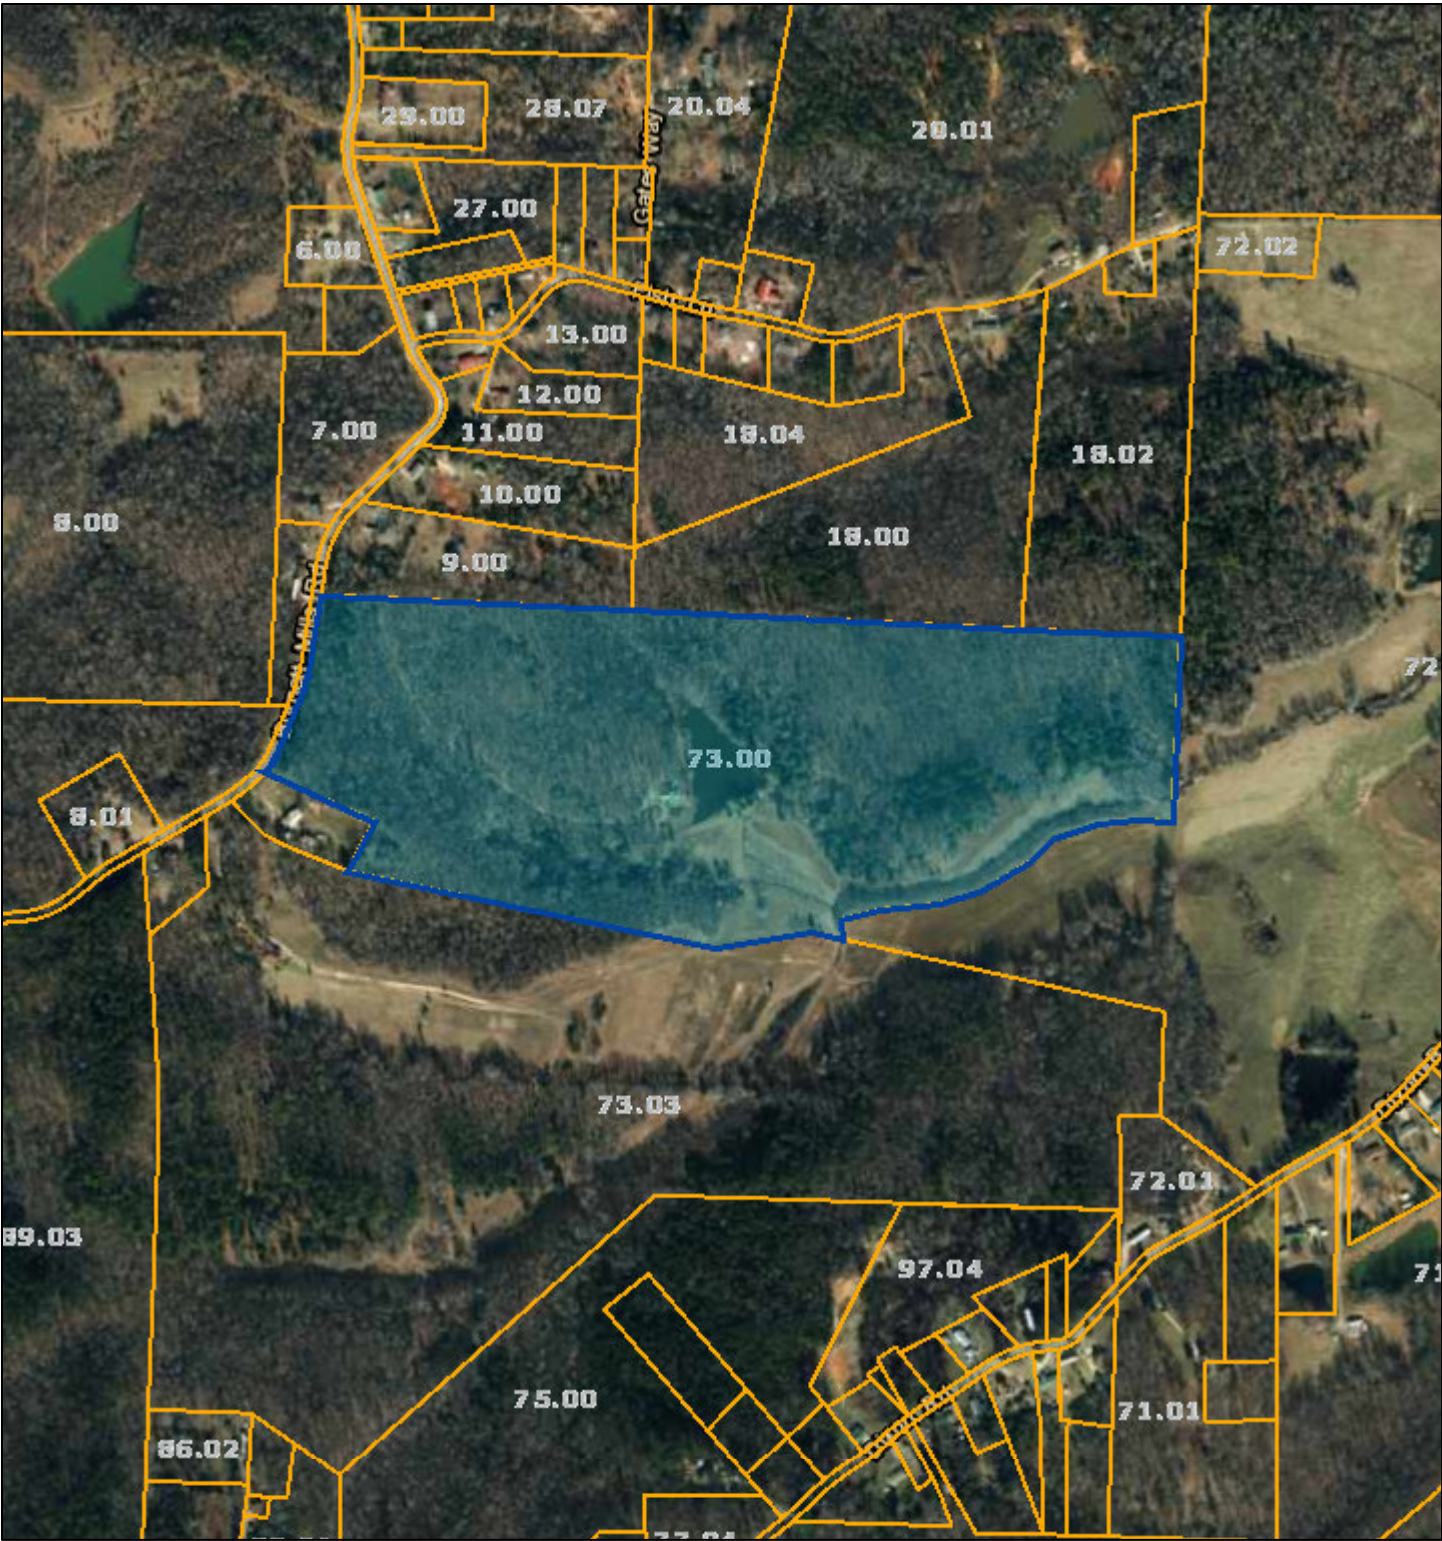

Hardeman County - Parcel: 090 073.00

Date: March 20, 2019
 County: Hardeman
 Owner: ELLIOTT JAMES E ETUX
 Address: BURNETT MILLS RD 1335
 Parcel Number: 090 073.00
 Deeded Acreage: 56.77
 Calculated Acreage: 0
 Date of Imagery: 2012

TN Comptroller - OLG
 Esri, HERE, Garmin, © OpenStreetMap contributors
 TDOT
 State of Tennessee, Comptroller of the Treasury, Office of Local Government
 (OLG)

The property lines are compiled from information maintained by your local county Assessor's office but are not conclusive evidence of property ownership in any court of law.