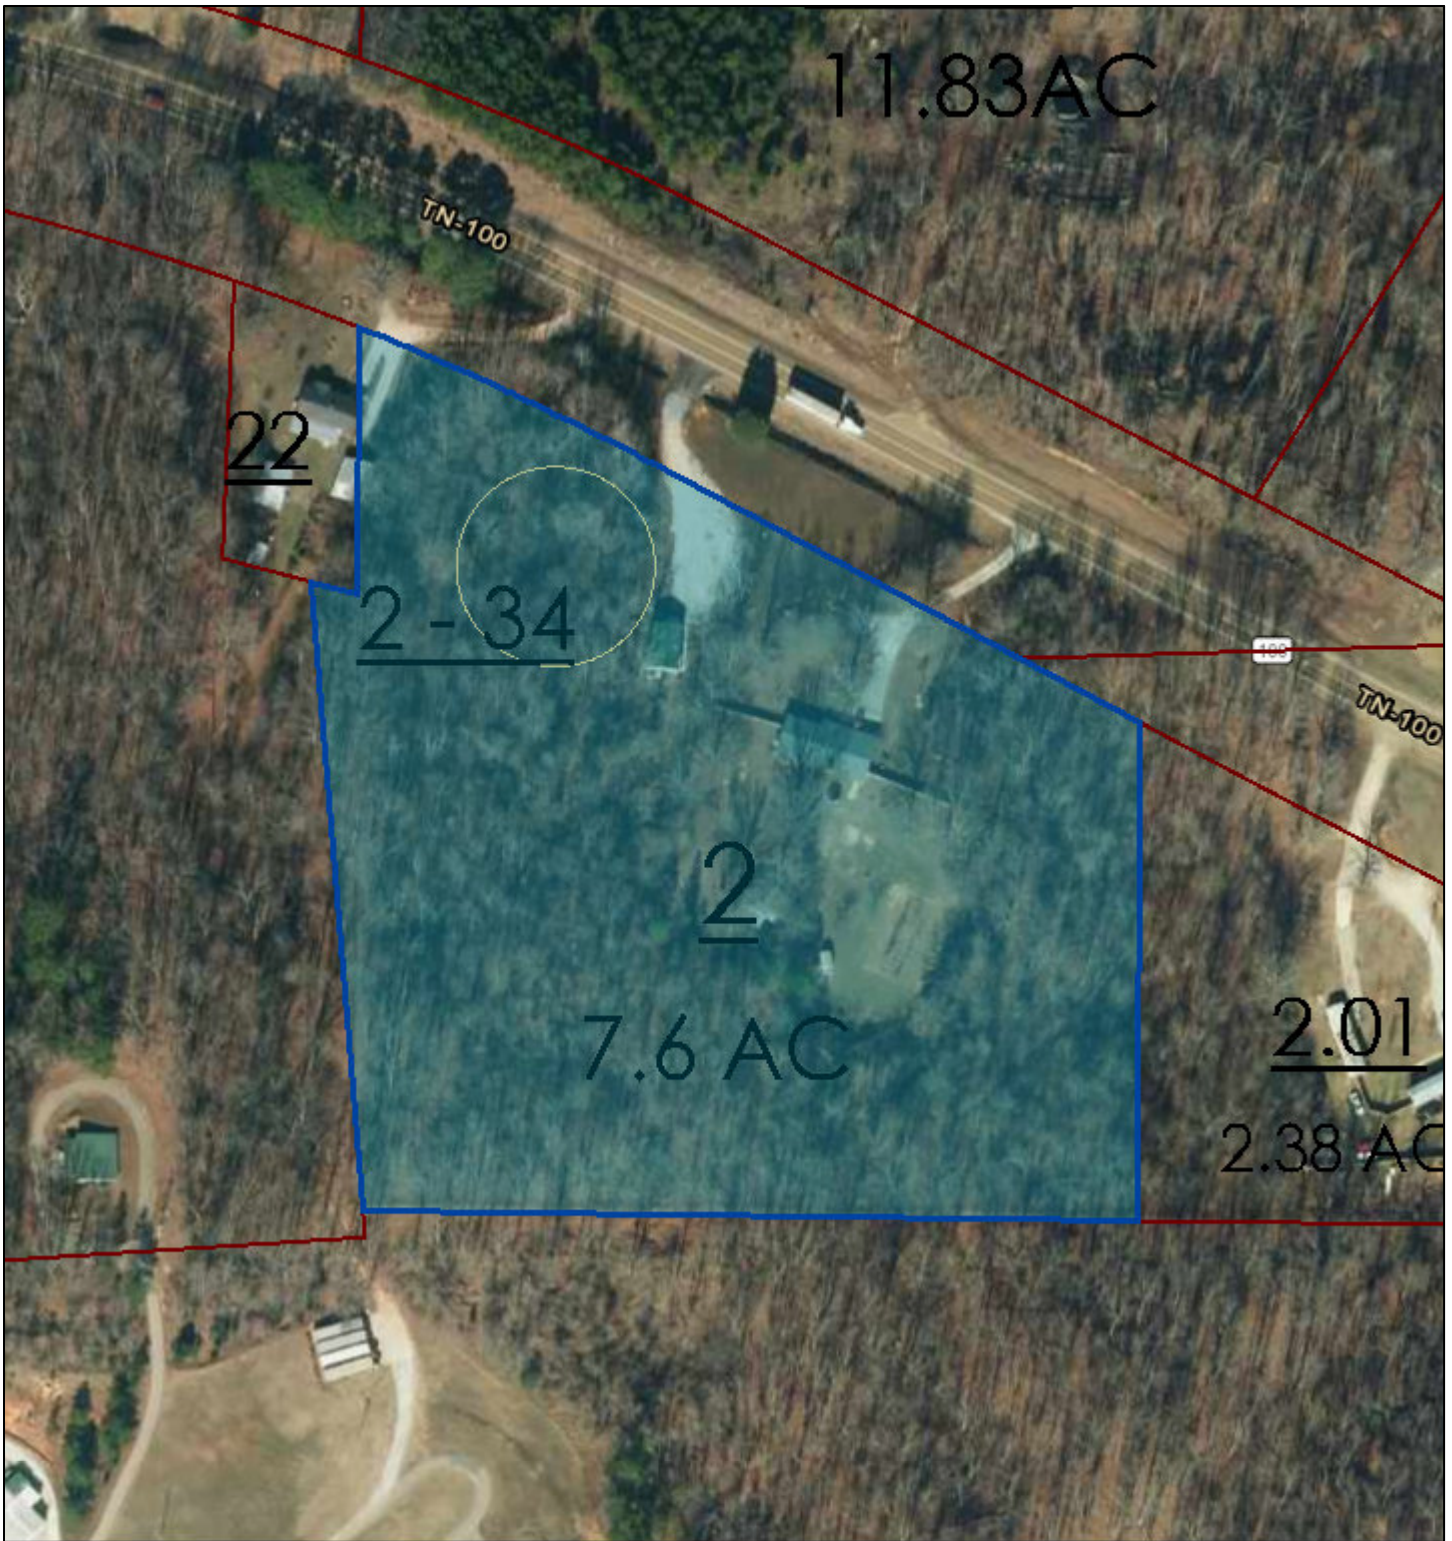

Hardeman County - Parcel: 034 002.00

Date: March 18, 2018
County: Hardeman
Owner: TIMS MARY
Address: HWY 100 12930
Parcel Number: 034 002.00
Deeded Acreage: 0
Calculated Acreage: 7.6
Date of Imagery: 2012

TN Comptroller - OLG
Esri, HERE, Garmin, © OpenStreetMap contributors
TDOT
State of Tennessee, Comptroller of the Treasury, Office of Local Government
(OLG)

The property lines are compiled from information maintained by your local county Assessor's office but are not conclusive evidence of property ownership in any court of law.