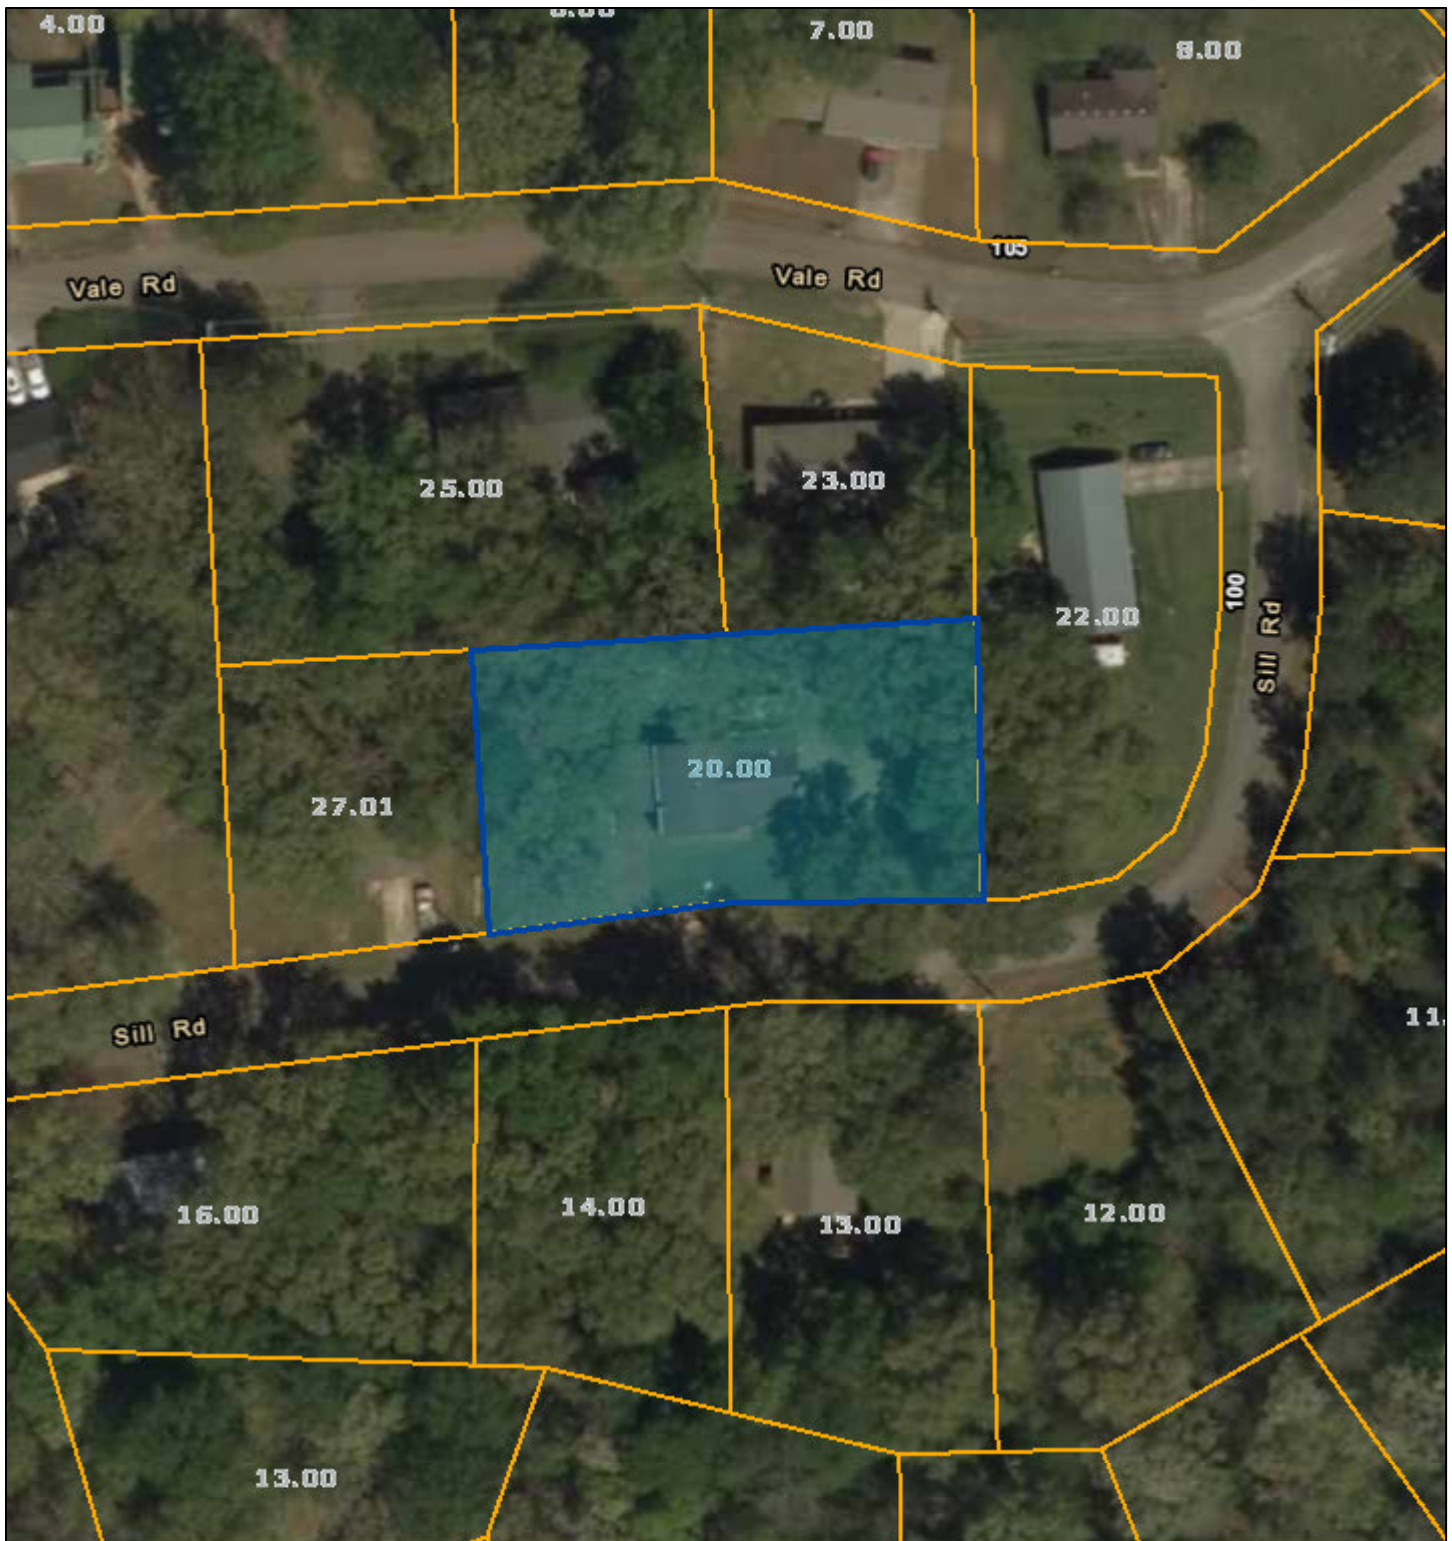

Hardeman County - Parcel: 069F A 020.00

Date: September 14, 2019
County: Hardeman
Owner: WELLS BLAIR ETUX LAUREN
Address: SILL RD 128
Parcel Number: 069F A 020.00
Deeded Acreage: 0
Calculated Acreage: 0
Date of Imagery: 2016

Esri, HERE, Garmin, (c) OpenStreetMap contributors
TN Comptroller - OLG
TDOT
State of Tennessee, Comptroller of the Treasury, Office of Local Government
(OLG)

The property lines are compiled from information maintained by your local county Assessor's office but are not conclusive evidence of property ownership in any court of law.