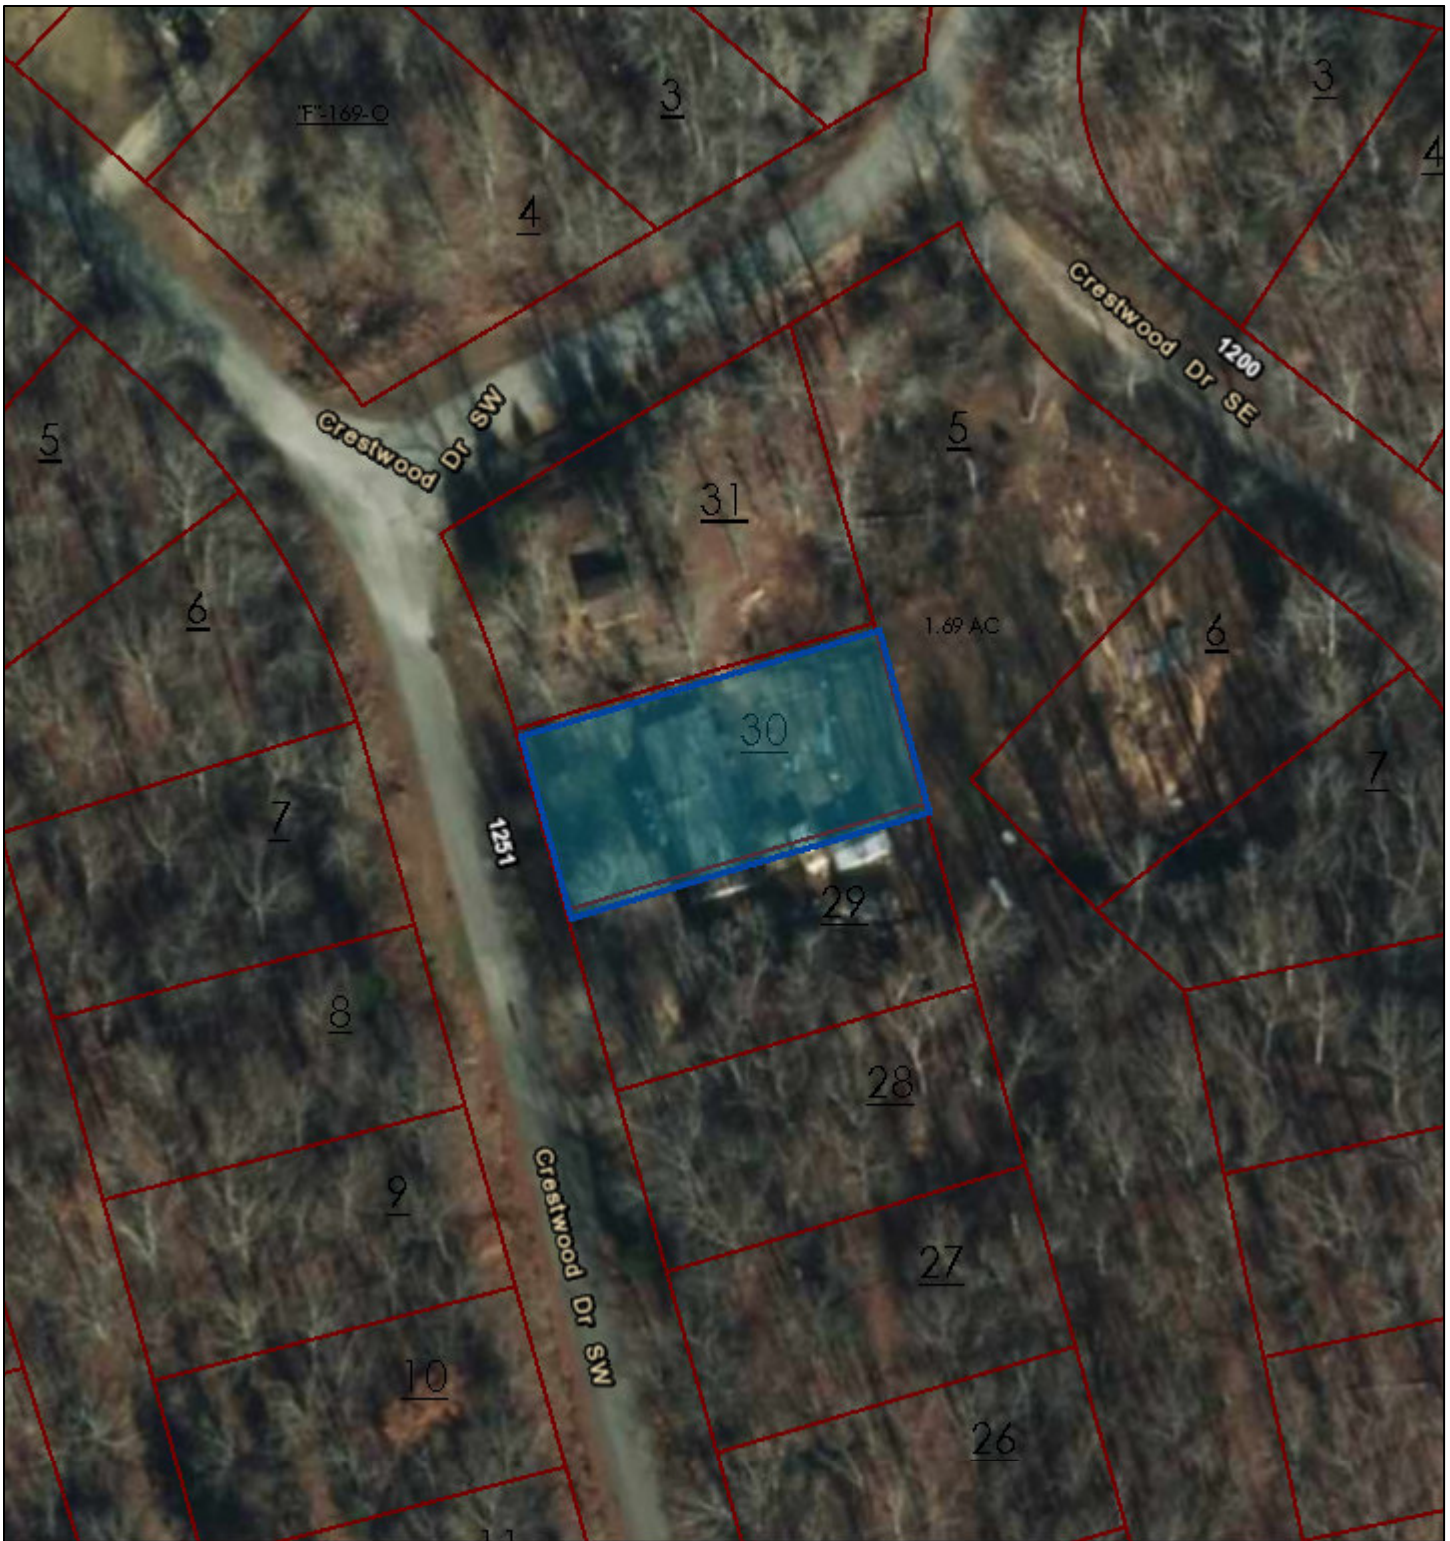

# Hardeman County - Parcel: 180B D 030.00

Date: October 5, 2018  
County: Hardeman  
Owner: STALLINGS ROGER D ETUX  
Address: CRESTWOOD DR SW/CWL12  
Parcel Number: 180B D 030.00  
Deeded Acreage: 1  
Calculated Acreage: 0  
Date of Imagery: 2012

TN Comptroller - OLG  
Esri, HERE, Garmin, © OpenStreetMap contributors  
TDOT  
State of Tennessee, Comptroller of the Treasury, Office of Local Government  
(OLG)

The property lines are compiled from information maintained by your local county Assessor's office but are not conclusive evidence of property ownership in any court of law.