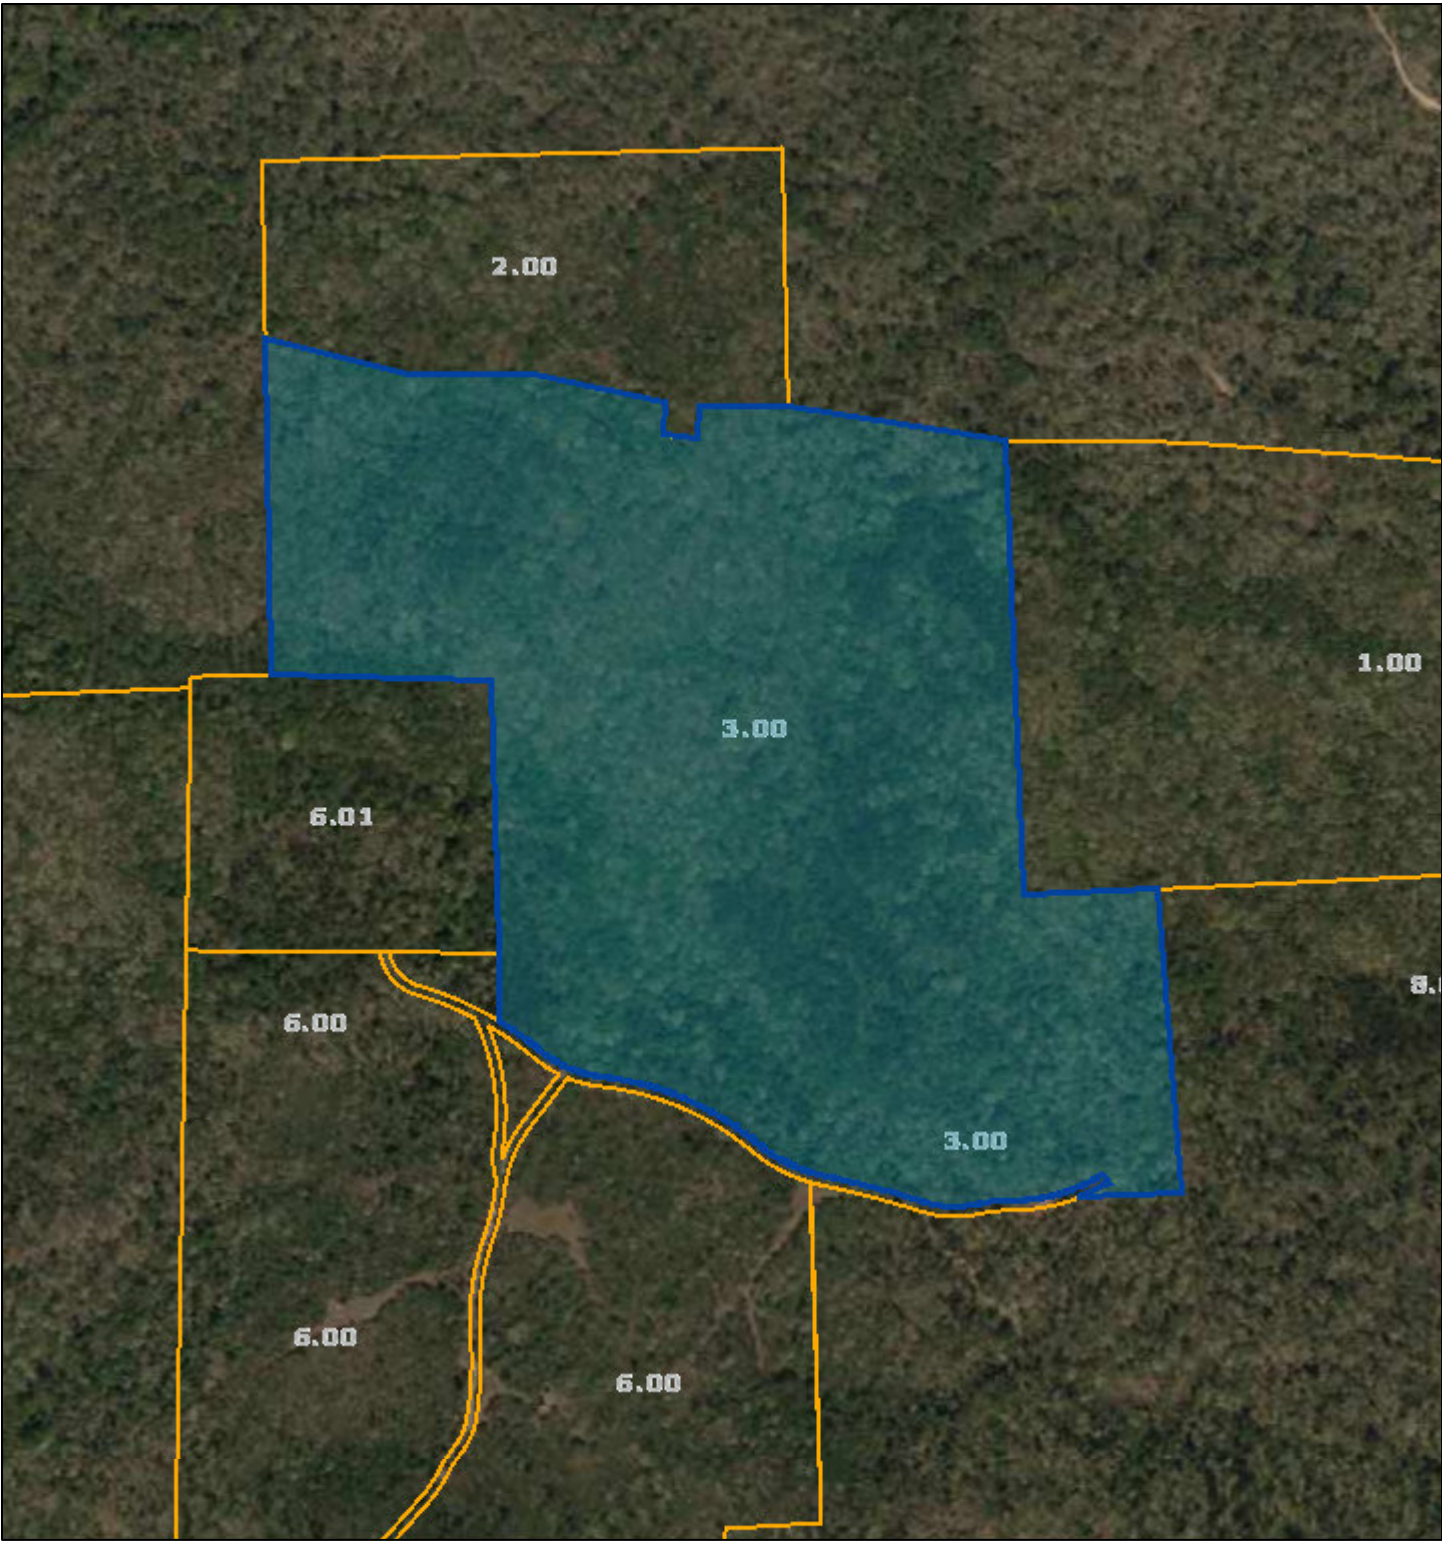

Hardeman County - Parcel: 075 003.00

Date: July 11, 2019
County: Hardeman
Owner: MASSEY PEGGY JOYCE ESTATE
Address: HORNSBY-DEBERRY LN
Parcel Number: 075 003.00
Deeded Acreage: 121
Calculated Acreage: 0
Date of Imagery: 2016

Esri, HERE, Garmin, (c) OpenStreetMap contributors
TN Comptroller - OLG
TDOT
State of Tennessee, Comptroller of the Treasury, Office of Local Government
(OLG)

The property lines are compiled from information maintained by your local county Assessor's office but are not conclusive evidence of property ownership in any court of law.