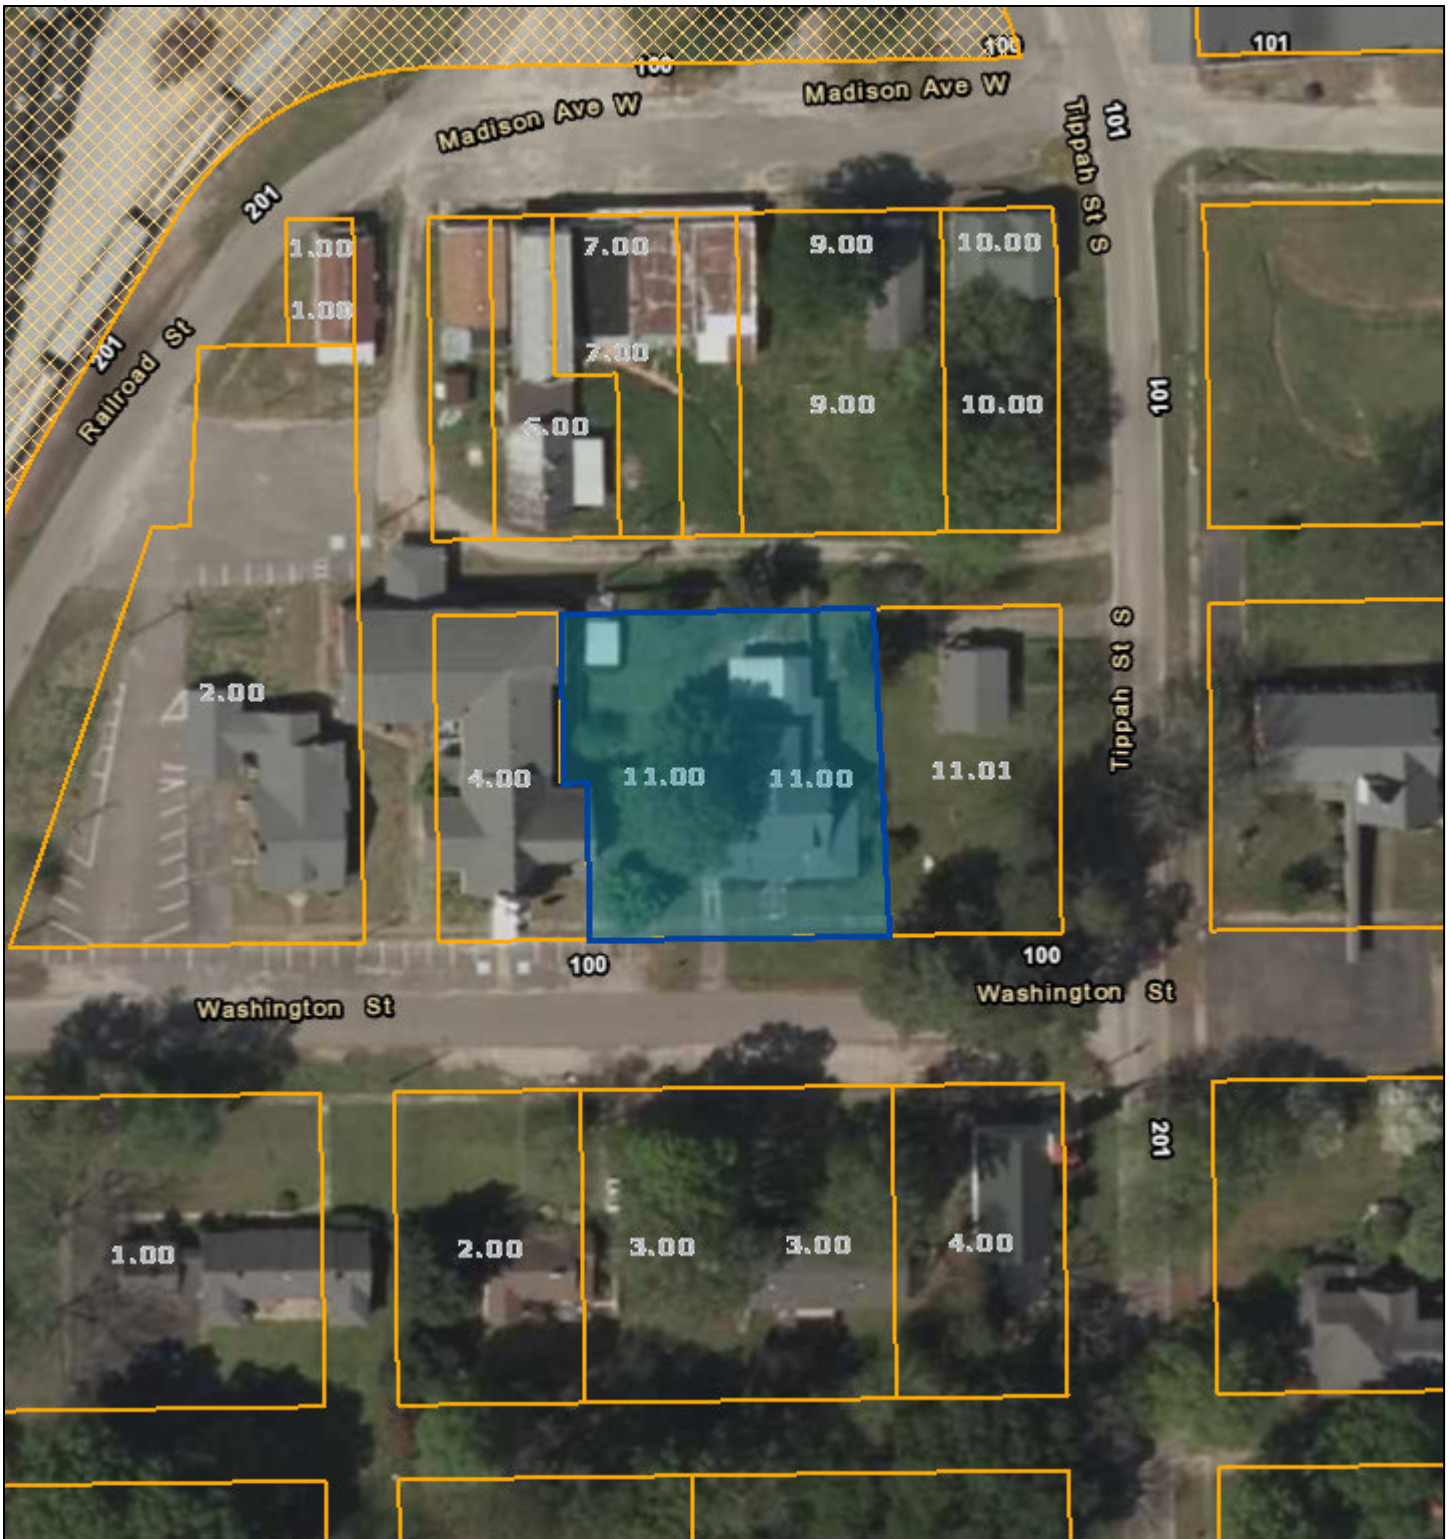

# Hardeman County - Parcel: 165D E 011.00

Date: August 16, 2019  
 County: Hardeman  
 Owner: NORRIS SHARON L  
 Address: WASHINGTON AVE 118  
 Parcel Number: 165D E 011.00  
 Deeded Acreage: 0  
 Calculated Acreage: 0  
 Date of Imagery: 2016