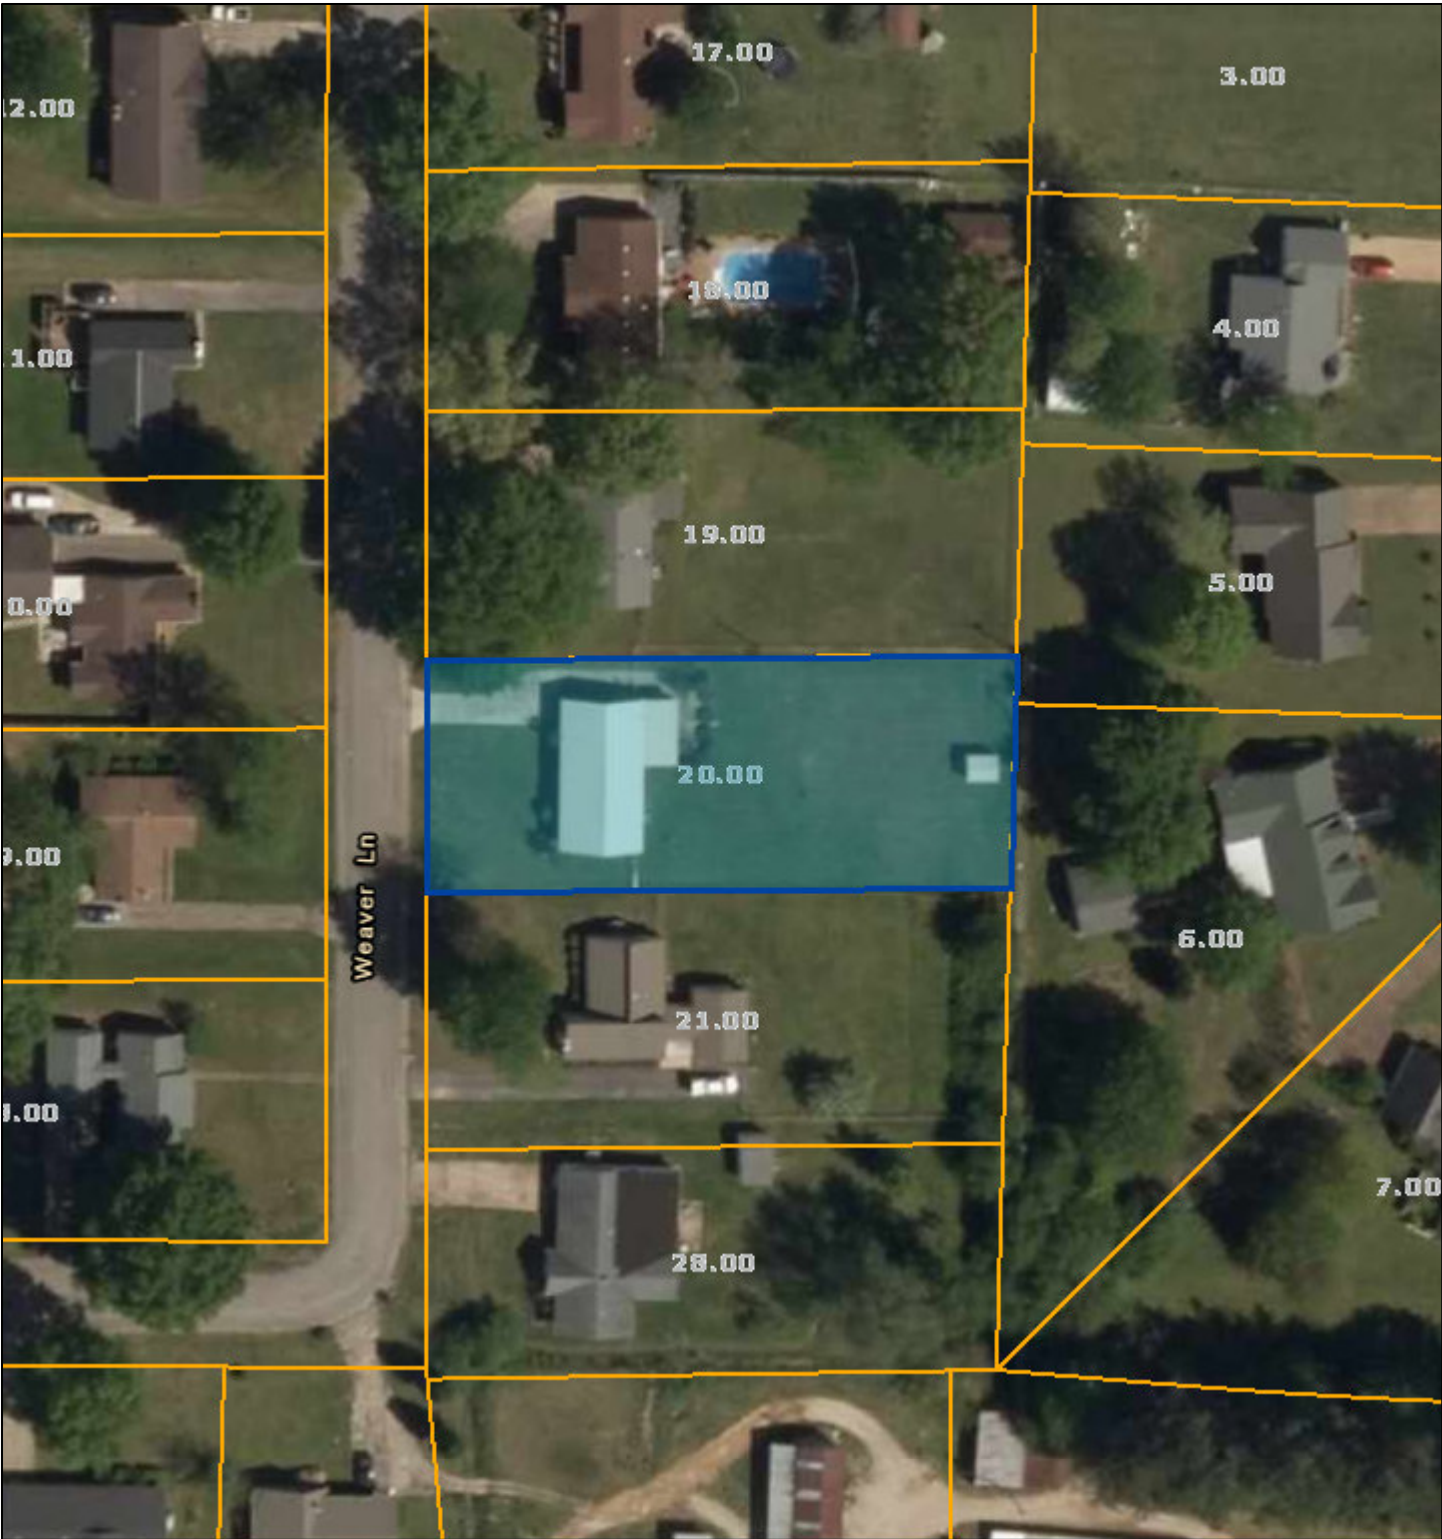

# Hardeman County - Parcel: 061K D 020.00

Date: December 11, 2021  
County: Hardeman  
Owner: DAUGHERTY BENJAMIN G IV  
Address: WEAVER LN 112  
Parcel Number: 061K D 020.00  
Deeded Acreage: 0  
Calculated Acreage: 0  
Date of Imagery: 2016

TN Comptroller - DPA  
Esri, HERE, Garmin, (c) OpenStreetMap contributors  
State of Tennessee, Comptroller of the Treasury, Department of Property  
Assessment (DPA) - Geographic Services  
TDOT

The property lines are compiled from information maintained by your local county Assessor's office but are not conclusive evidence of property ownership in any court of law.