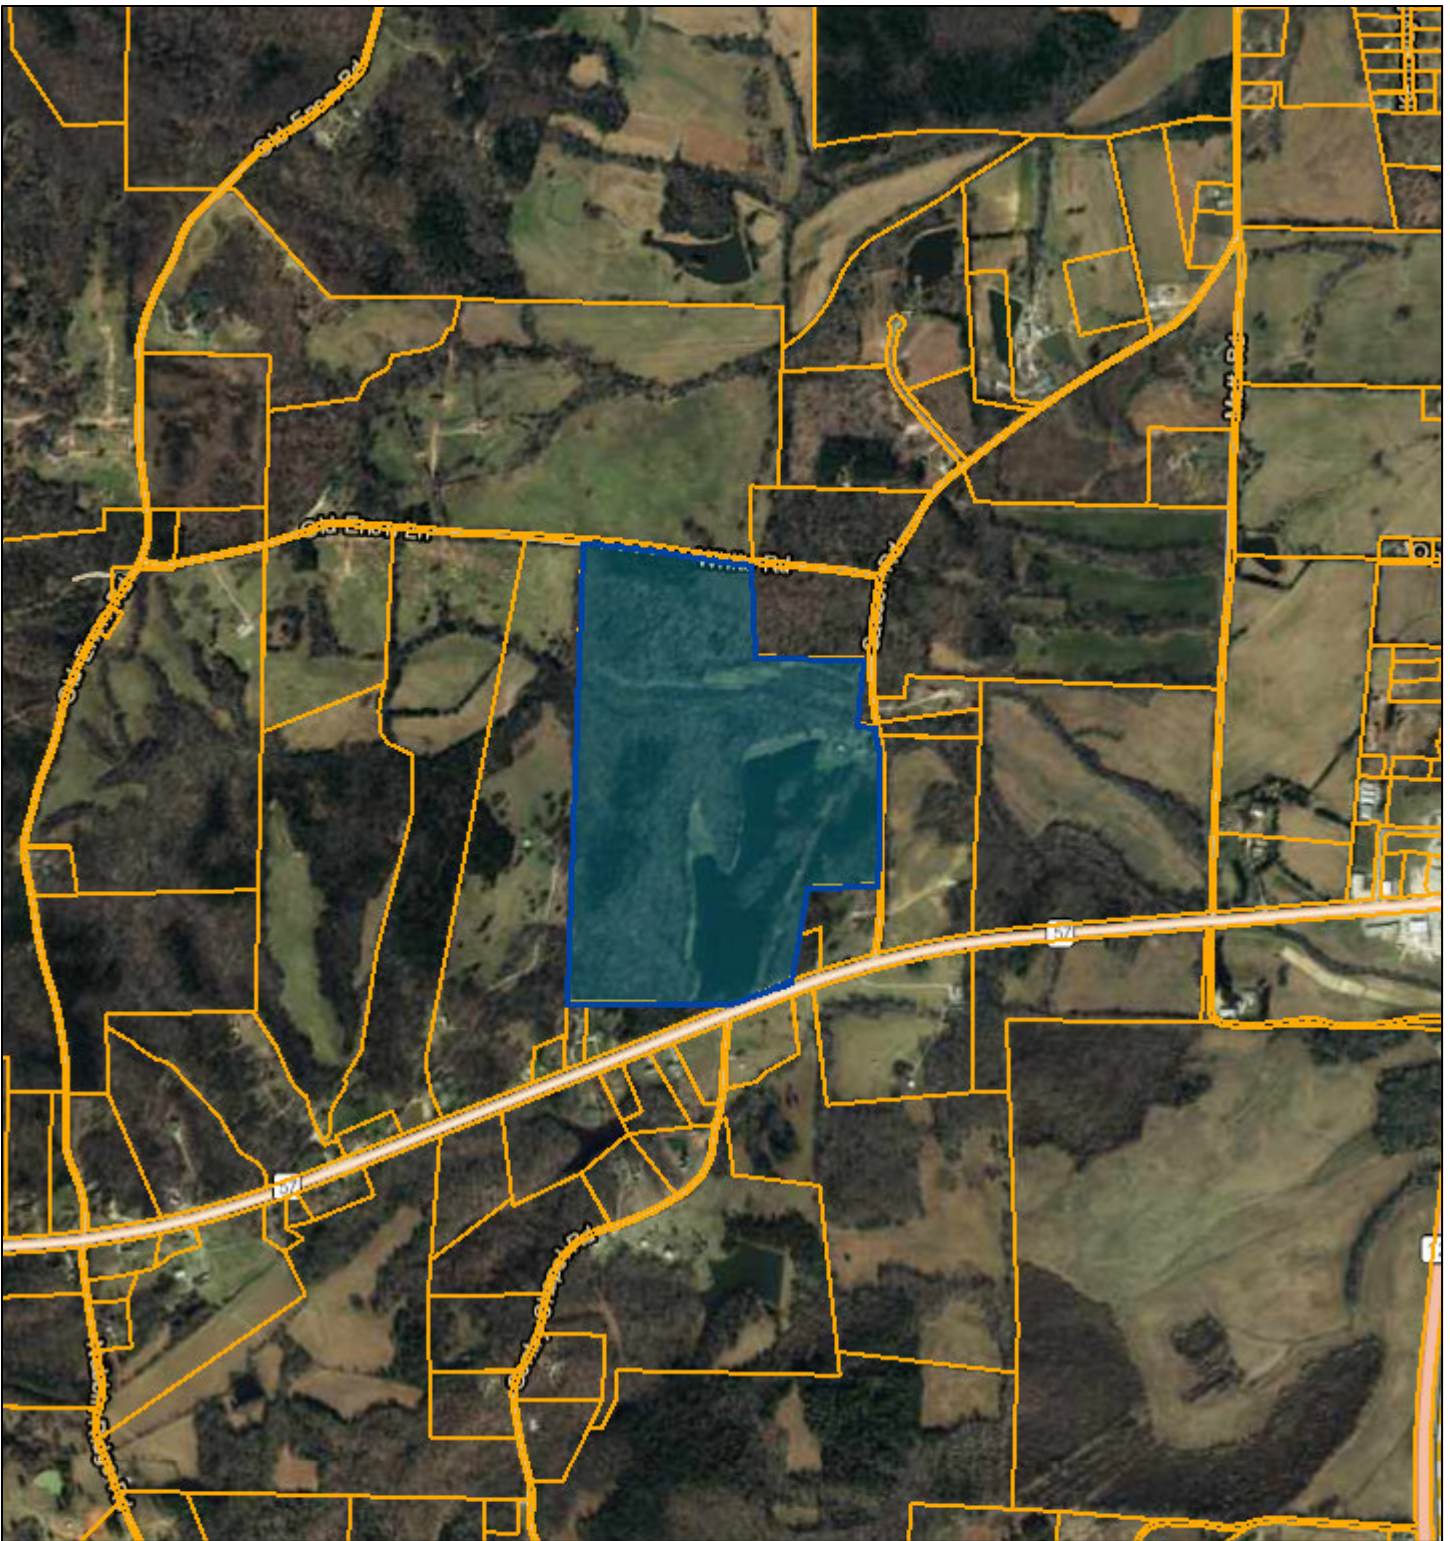

# Hardeman County - Parcel: 171 021.00

Date: April 25, 2019  
County: Hardeman  
Owner: MALONE SCOTT AND JUDITH  
Address: HWY 57 - SASSER RD  
Parcel Number: 171 021.00  
Deeded Acreage: 112  
Calculated Acreage: 0  
Date of Imagery: 2012

Esri, HERE, Garmin, (c) OpenStreetMap contributors  
TN Comptroller - OLG  
TDOT  
State of Tennessee, Comptroller of the Treasury, Office of Local Government  
(OLG)

The property lines are compiled from information maintained by your local county Assessor's office but are not conclusive evidence of property ownership in any court of law.