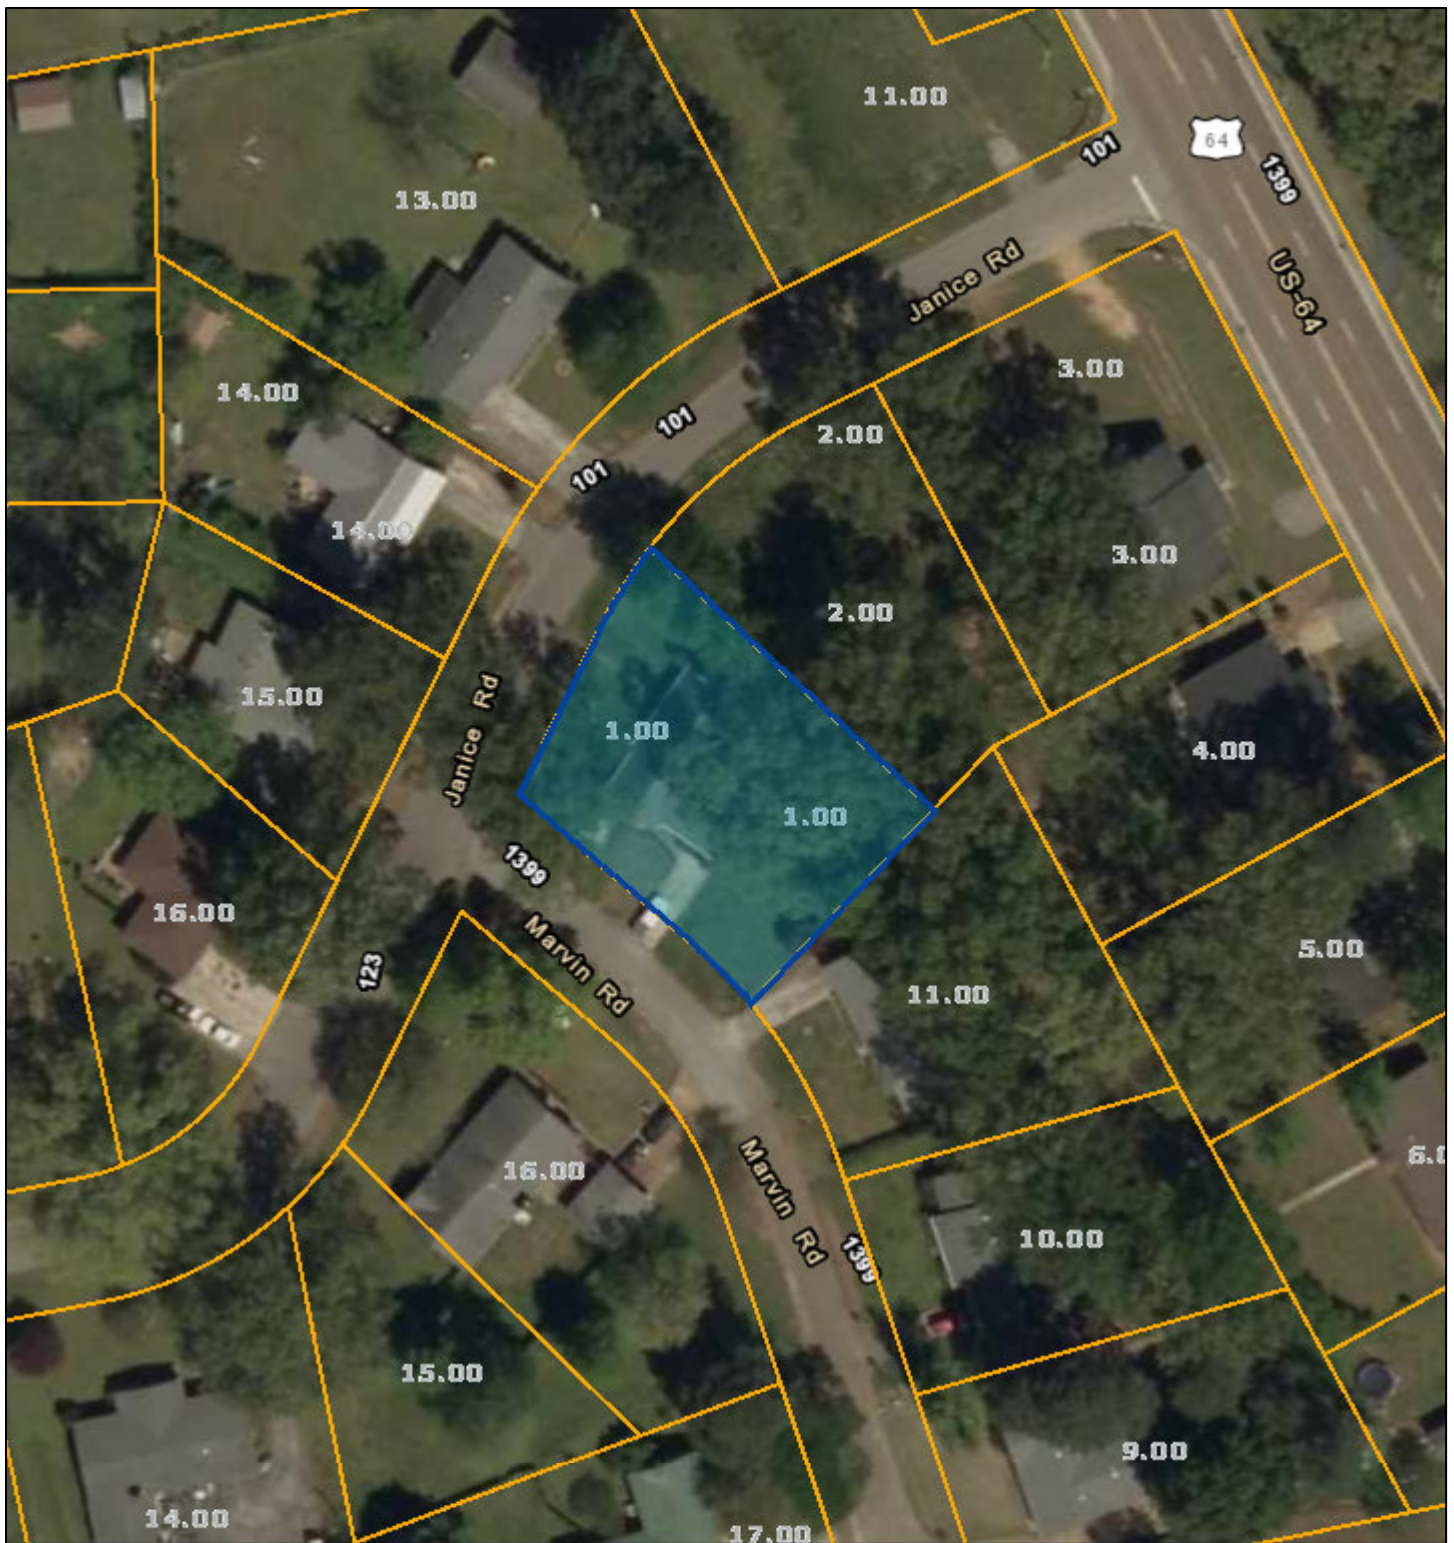

Hardeman County - Parcel: 069L C 001.00

Date: October 10, 2020
County: Hardeman
Owner: MCKINNON JOE C ETUX
Address: JANICE RD 110
Parcel Number: 069L C 001.00
Deeded Acreage: 0
Calculated Acreage: 0
Date of Imagery: 2016

Esri, HERE, Garmin, (c) OpenStreetMap contributors
TN Comptroller - OLG
TDOT
State of Tennessee, Comptroller of the Treasury, Office of Local Government
(OLG)

The property lines are compiled from information maintained by your local county Assessor's office but are not conclusive evidence of property ownership in any court of law.