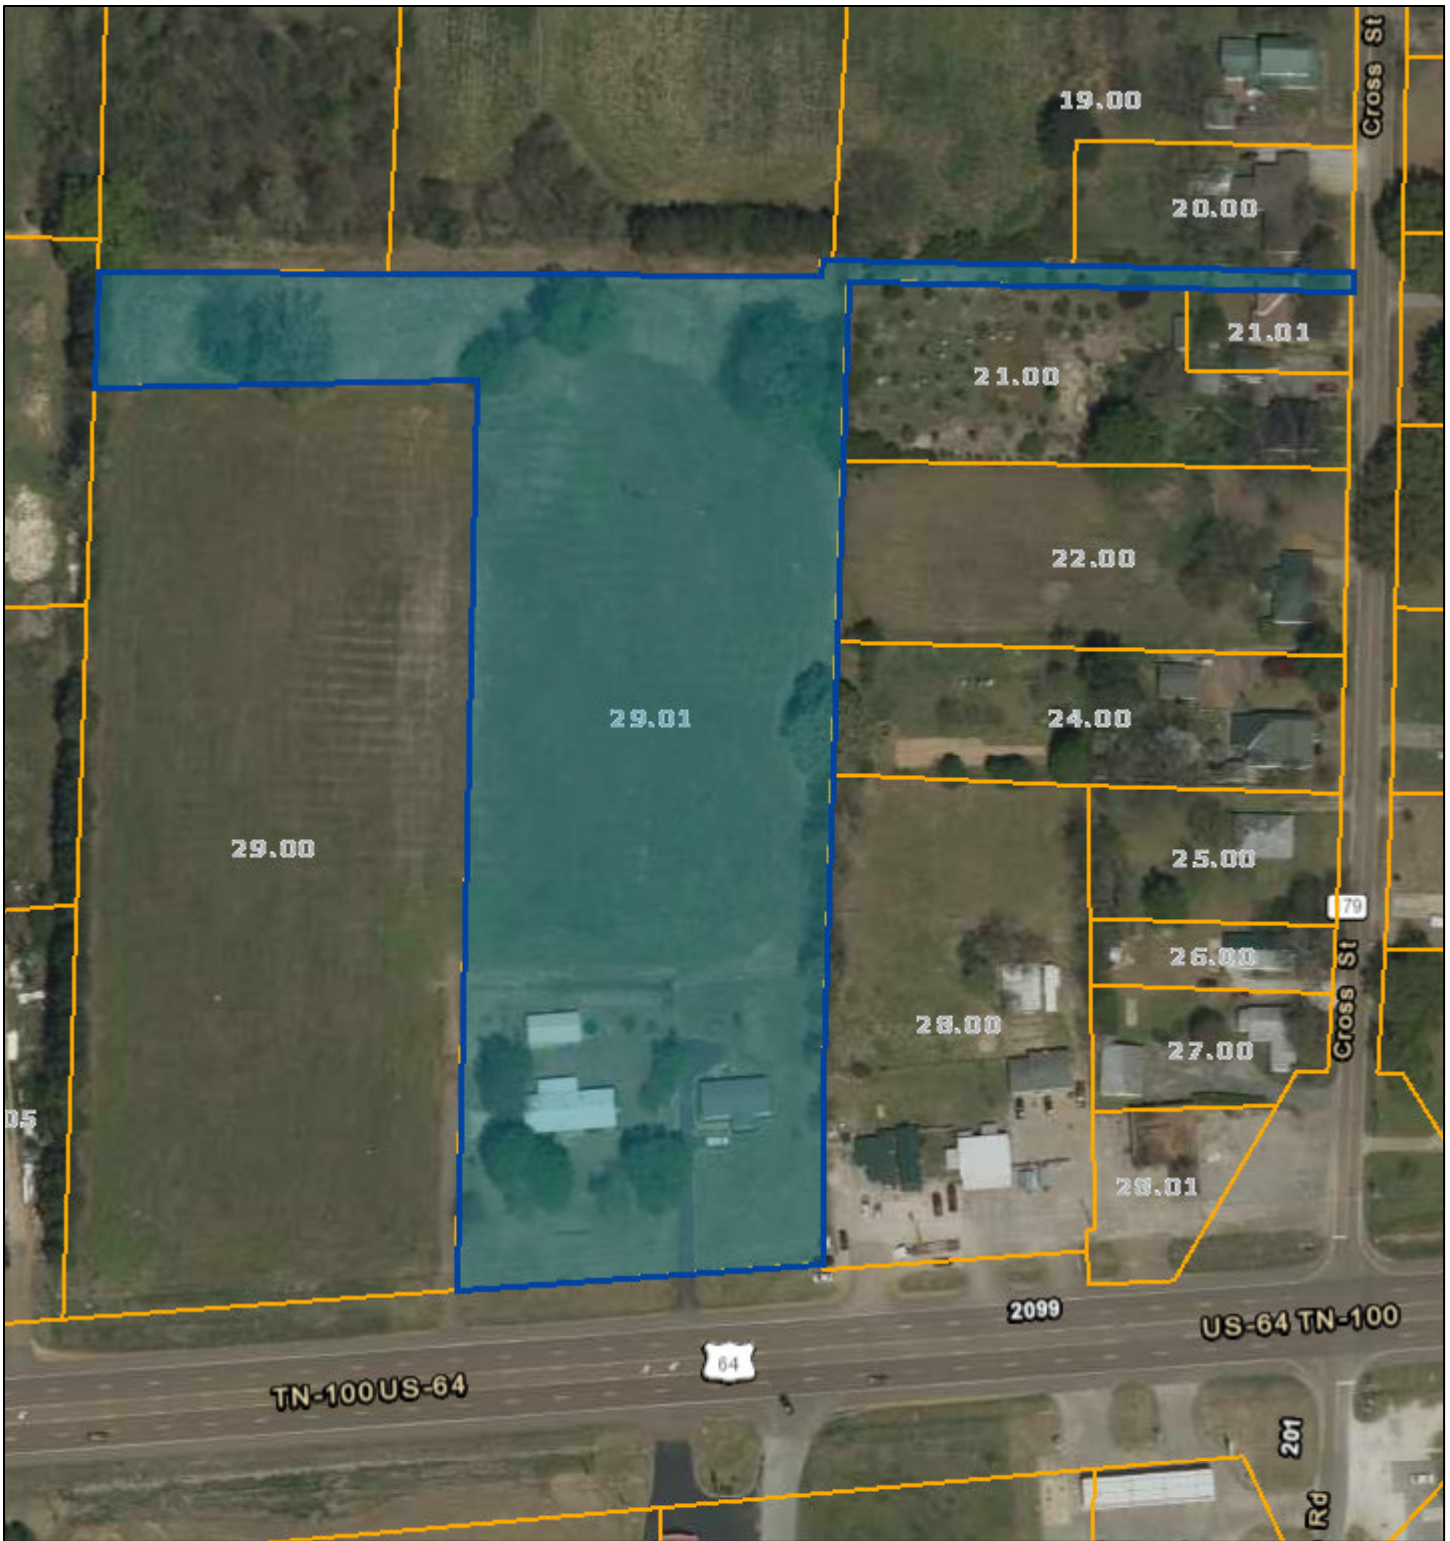

Hardeman County - Parcel: 046M A 029.01

Date: December 20, 2020
County: Hardeman
Owner: PHILLIPS GEORGE T ETUX
Address: US HWY 64 1995
Parcel Number: 046M A 029.01
Deeded Acreage: 6.24
Calculated Acreage: 0
Date of Imagery: 2016