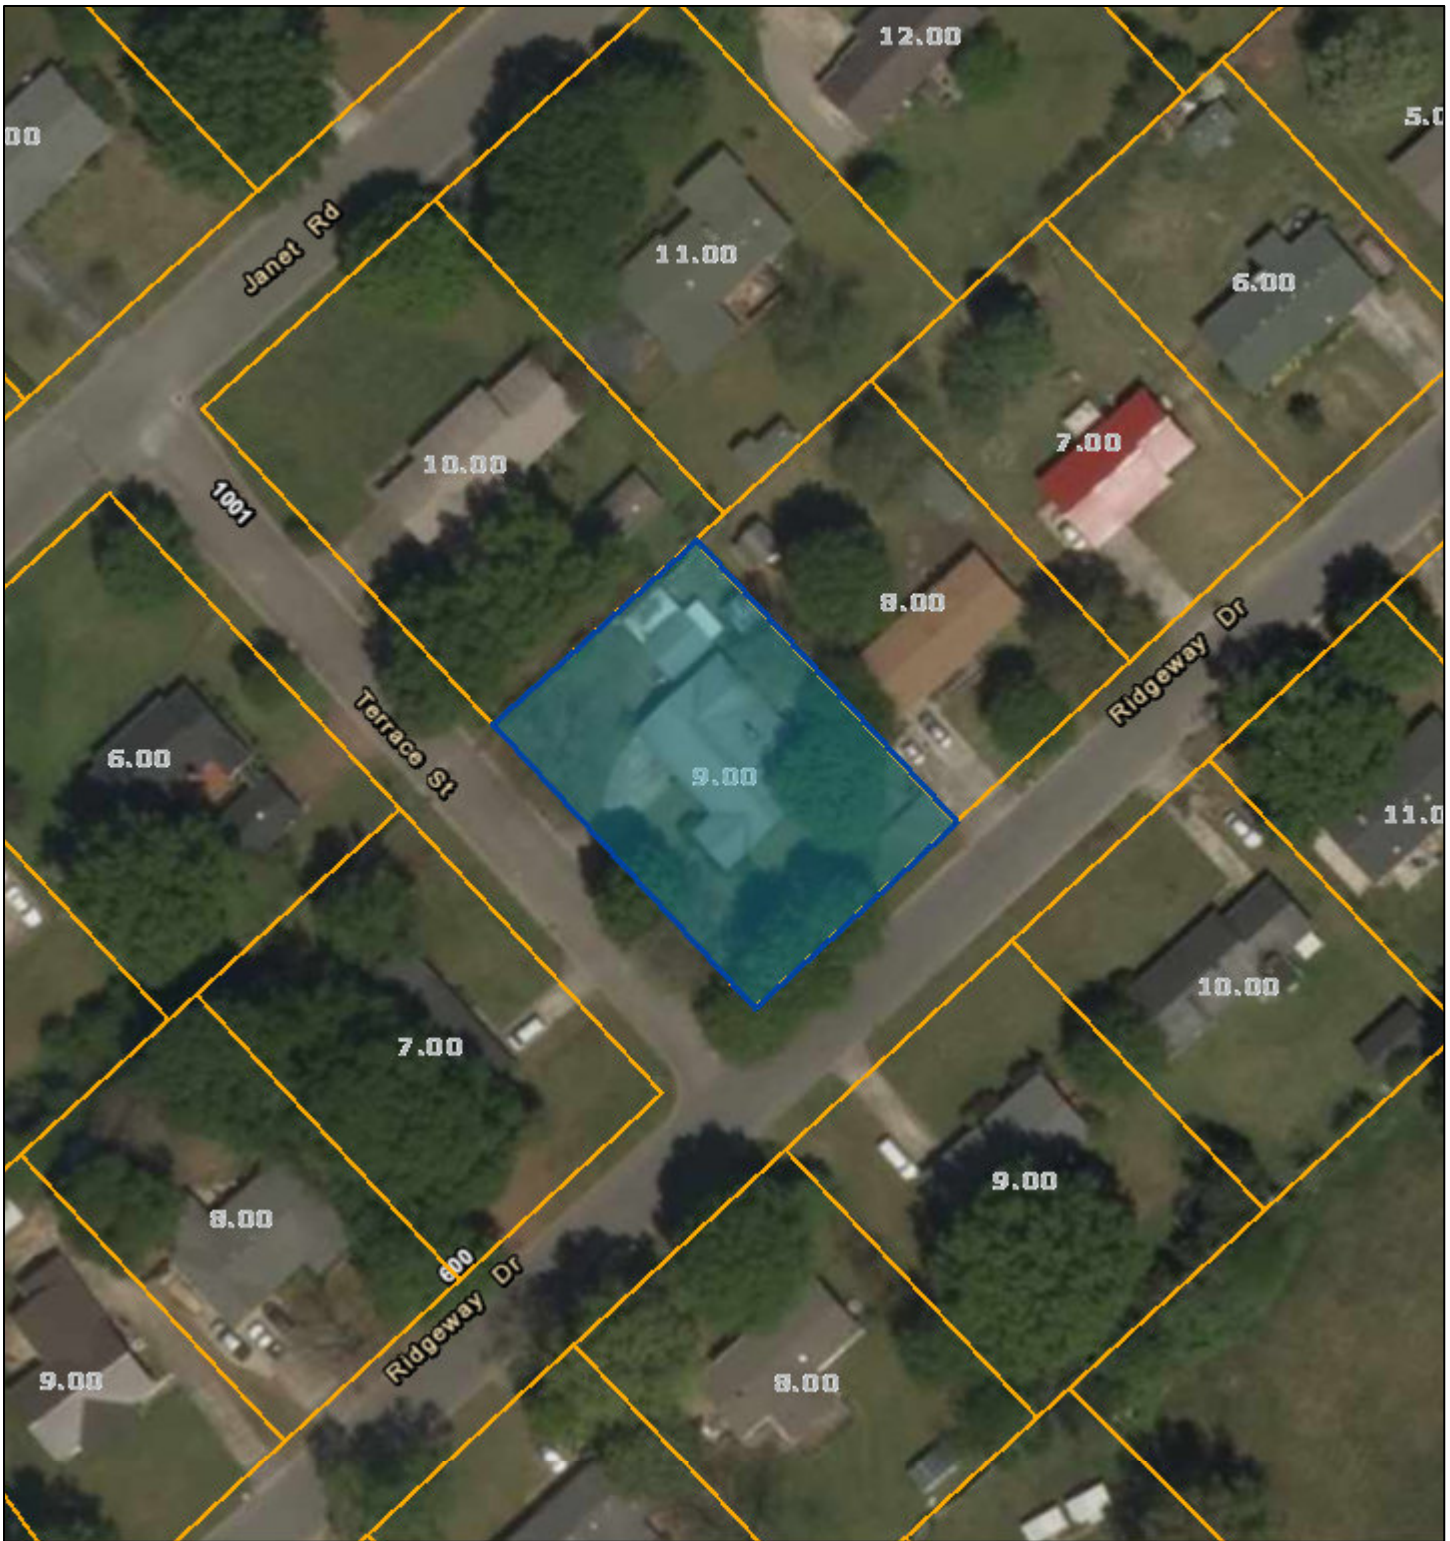

# Hardeman County - Parcel: 080D D 009.00

Date: July 16, 2021  
County: Hardeman  
Owner: COUPE JOSEPH E ETUX  
Address: TERRACE ST 1042  
Parcel Number: 080D D 009.00  
Deeded Acreage: 0  
Calculated Acreage: 0  
Date of Imagery: 2016