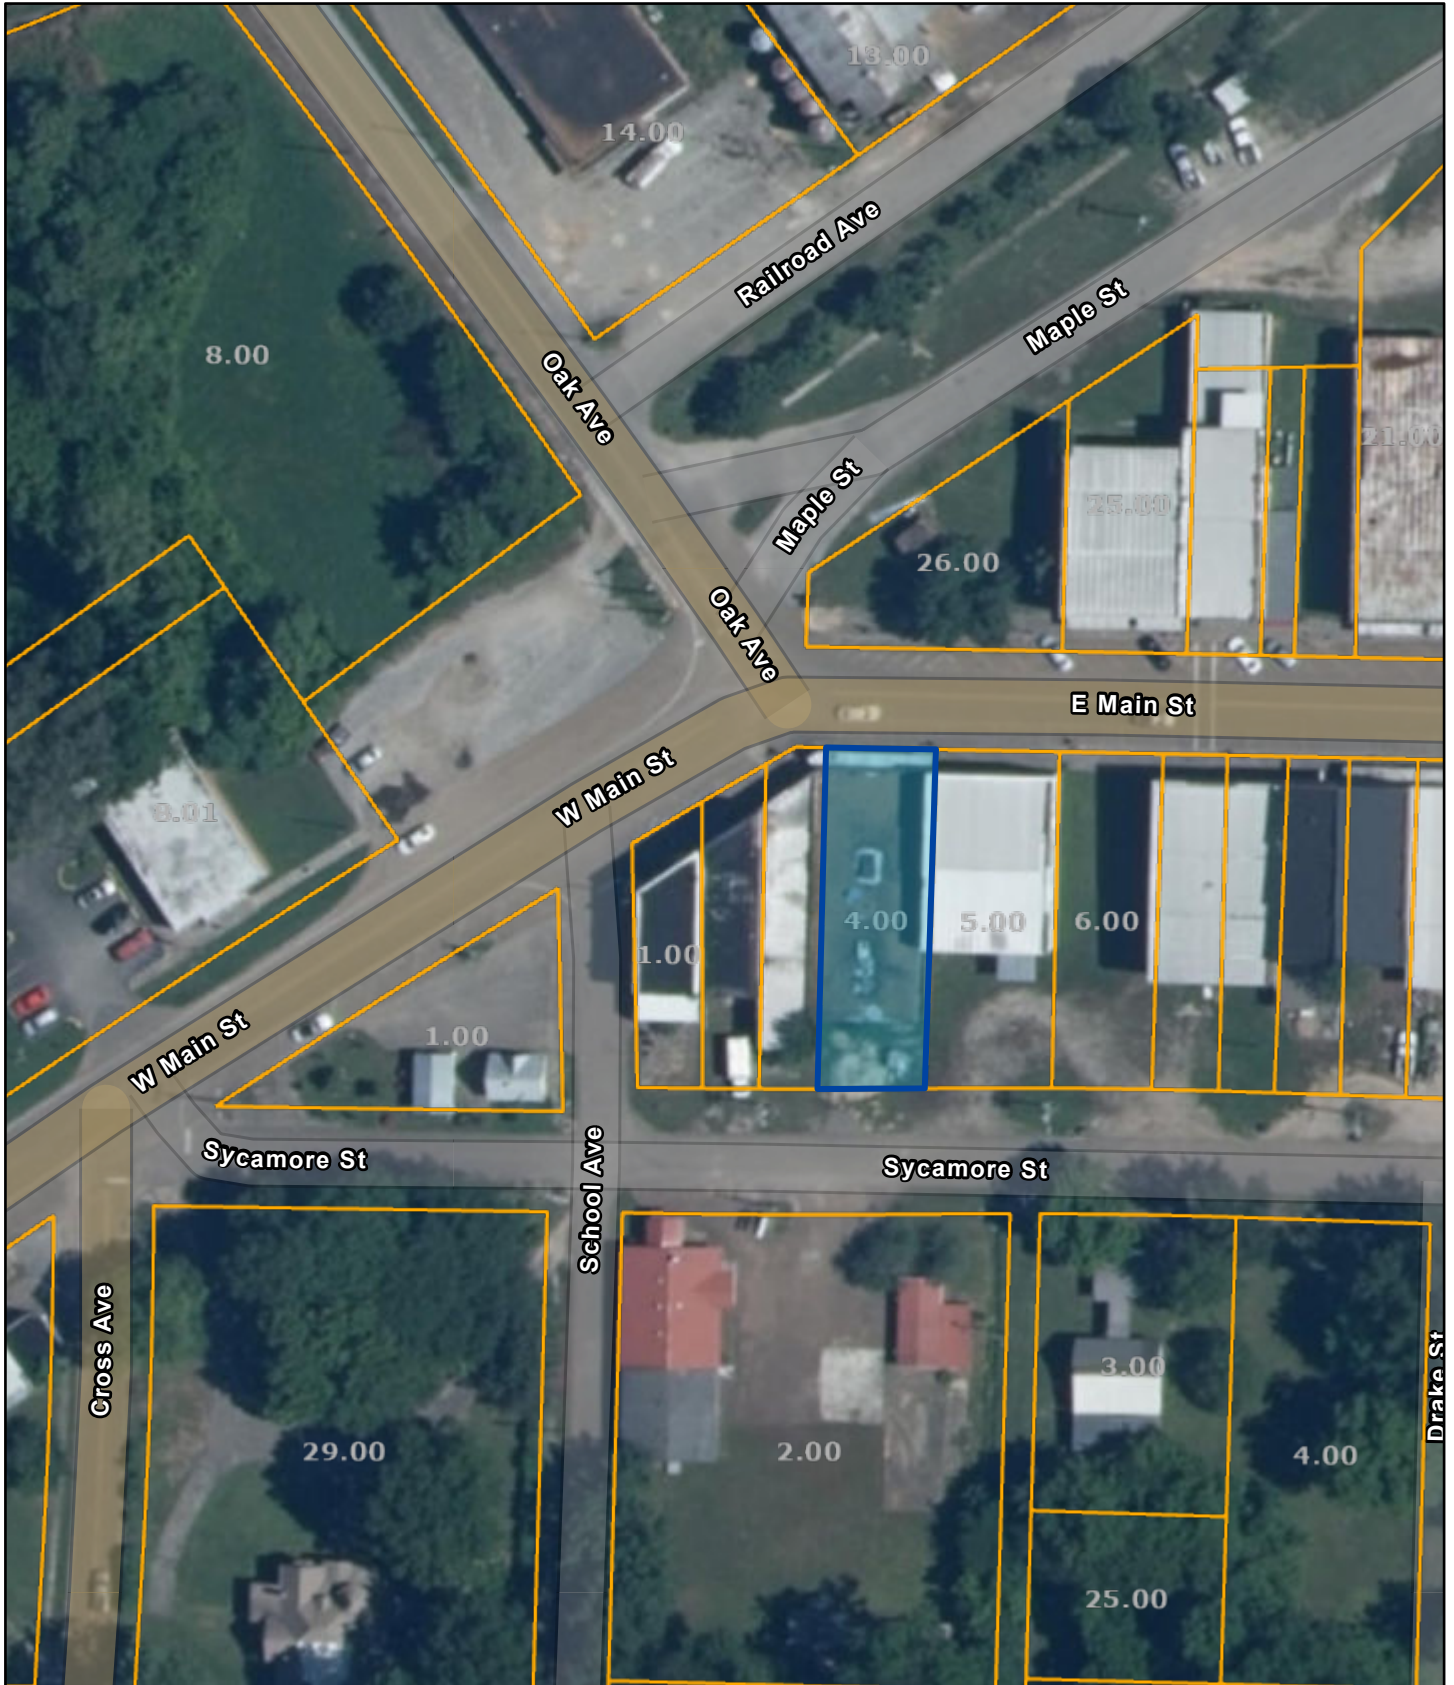

Hardeman County - Parcel: 046L G 004.00

Date: March 29, 2024

County: Hardeman
Owner: GREEN JACK
Address: MAIN ST E 103
Parcel Number: 046L G 004.00
Deeded Acreage: 0
Calculated Acreage: 0
Date of TDOT Imagery: 2020
Date of Vexcel Imagery: 2023