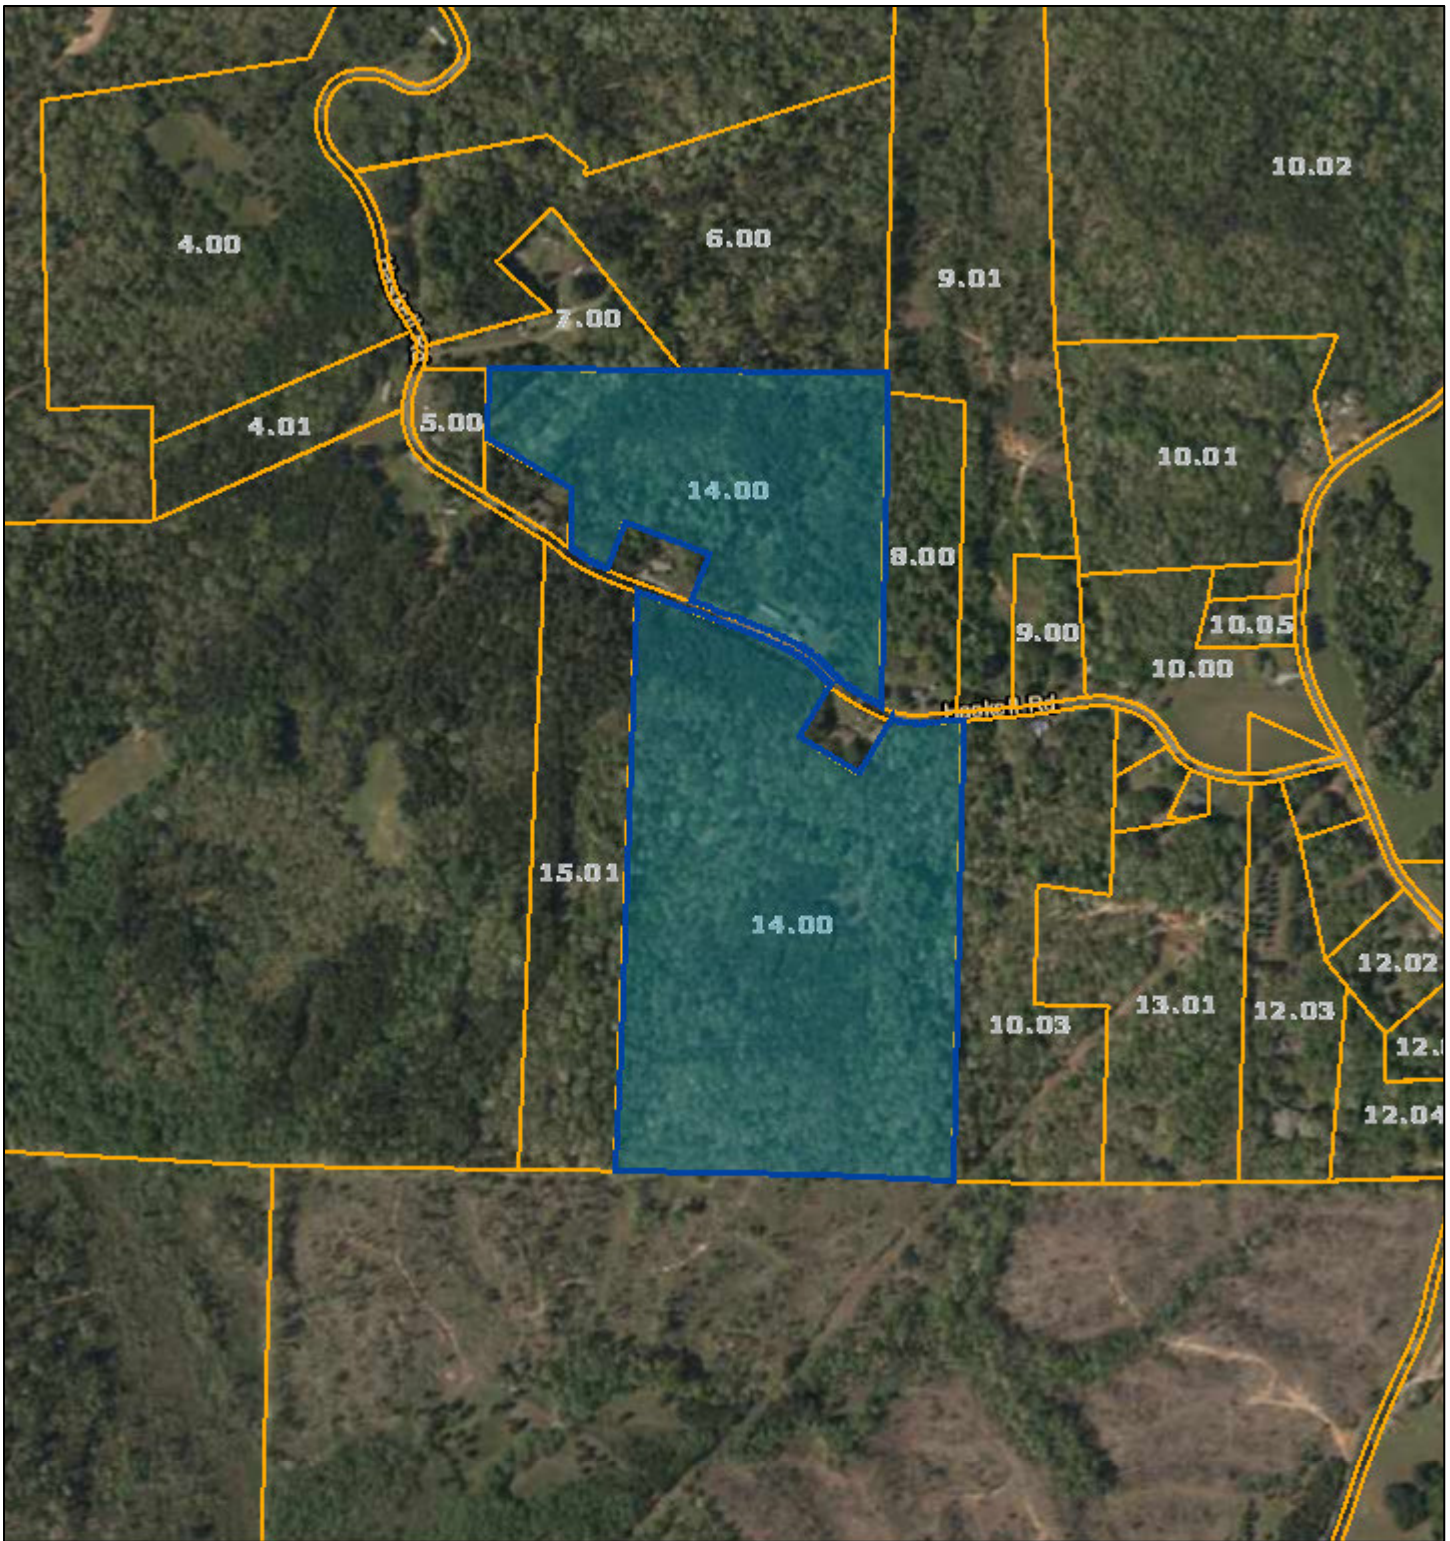

Hardeman County - Parcel: 159 014.00

Date: September 2, 2021
County: Hardeman
Owner: CARTLIDGE JOHN T ETUX
Address: HERSCHEL RD 1025
Parcel Number: 159 014.00
Deeded Acreage: 0
Calculated Acreage: 58.98
Date of Imagery: 2016

TN Comptroller - DPA
Esri, HERE, Garmin, (c) OpenStreetMap contributors
State of Tennessee, Comptroller of the Treasury, Department of Property
Assessment (DPA) - Geographic Services
TDOT

The property lines are compiled from information maintained by your local county Assessor's office but are not conclusive evidence of property ownership in any court of law.